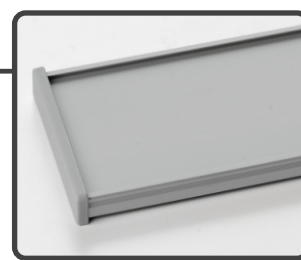

## DeSign<sup>TM</sup> synthetic end caps

The DeSign profiles snap into the patented soft-clip system and are finished with synthetic end caps.

## DeSign<sup>TM</sup> Classic side tracks capped

Classic side tracks capped is a square frame with thin synthetic caps on the top and bottom of each side track to finish the look.

## DeSign<sup>TM</sup> Classic full frame

The slim, 1/4" thick side tracks and top/bottom rails give the classic frame a square, fully framed design.

## DeSign<sup>TM</sup> Radius side tracks capped

The DeSign radius product line has rounded side tracks finished with synthetic caps.