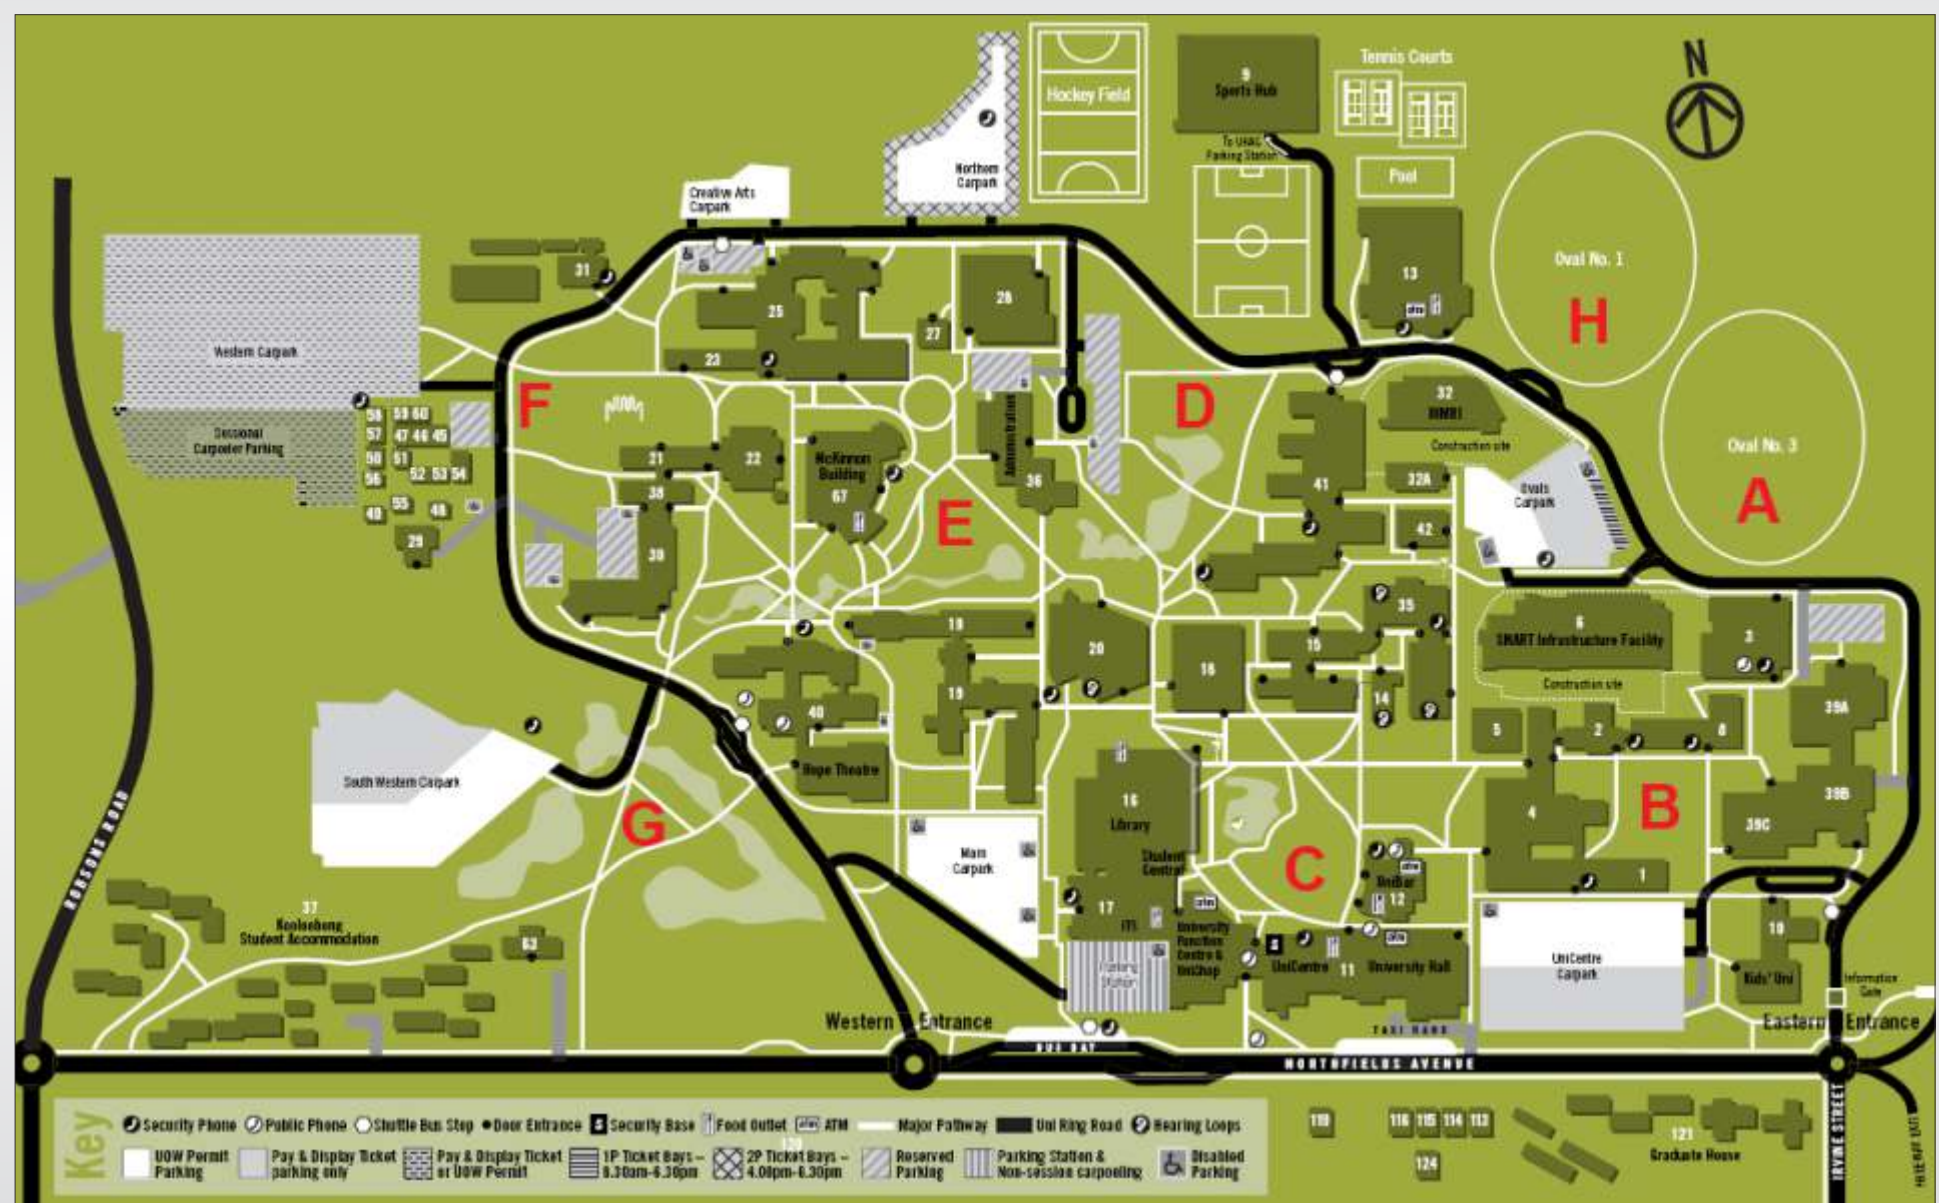

Hi-Tech™ Directory

Evacuation Instructions and Campus Map

In Case of Fire

R Rescue and relocate anyone in immediate danger.

A Alert others by activating the building fire alarm.

C Continue the emergency by closing the doors.

E Evacuate immediately. Do use elevators. Use stairs.

Hi-Tech™ frames are a dynamic curved modular sign system with a popular, contemporary look.

The Hi-Tech™ system features three edge treatments: round, square, and ellipse, as well as a curved face option.

Hi-Tech™ frames can be finished with synthetic end caps, or as an all aluminum look when used with the slim edge directory profiles.

The Hi-Tech™ system can also be configured as a double-sided (multi-level) curved suspension or flag mounted system.

Hi-Tech™ Directory

Evacuation Instructions and Campus Map

Hi-Tech[™] frames are a dynamic curved modular sign system with a popular, contemporary look.

The Hi-Tech[™] system features three edge treatments: round, square, and ellipse, as well as a curved face option.