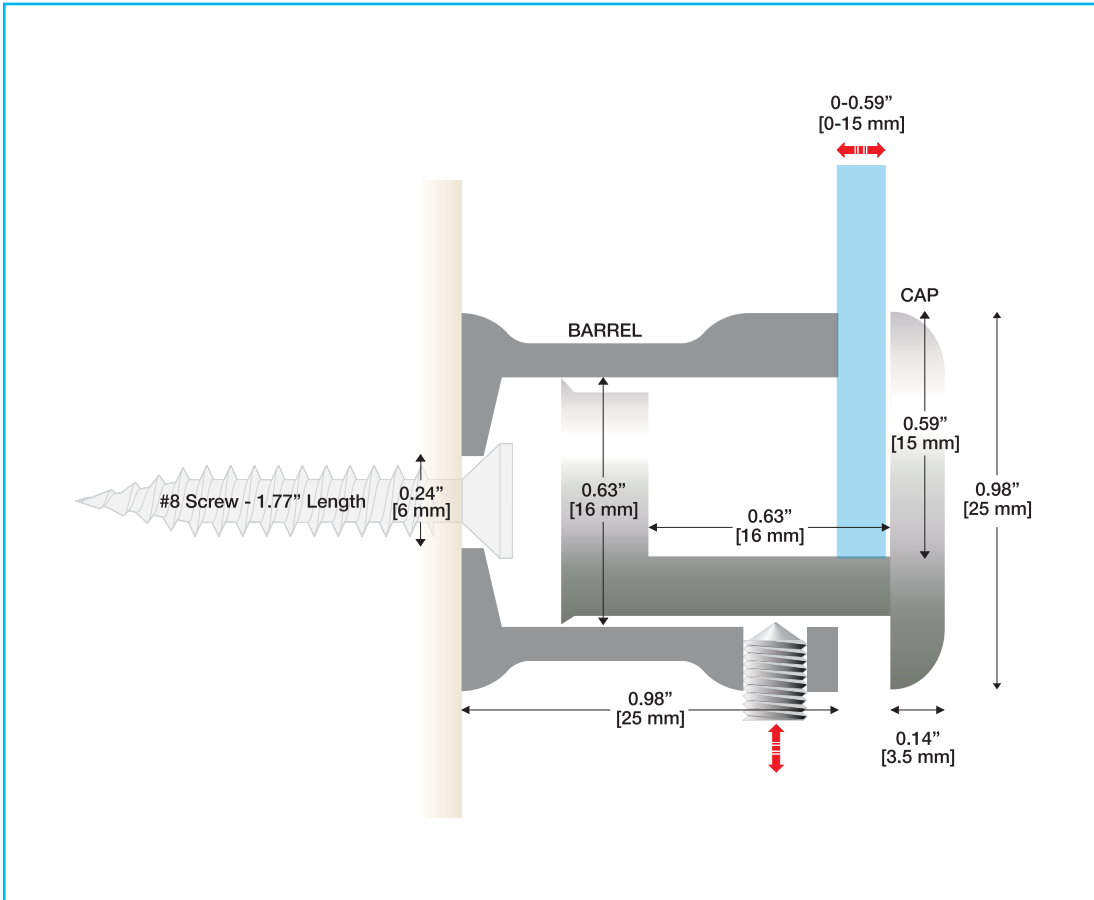

CLEARPATH
SIGNAGE SYSTEMS®

Border™

FISSO®

The Border™ edge gripper mounting fixtures gives signage the look of decorative stand-offs without having to drill holes through your glass or other expensive sign materials.

Features:

- » Material: high quality electroplated brass
- » Tamper resistant feature: locking set screw
- » Indoor and outdoor weatherable
- » Installation method: drywall screws & anchors
- » Recommended load per piece: 11 lbs / 5 kg
(Note: bottom hardware supports all the weight)
- » No holes required in signage substrate
- » Substrate thickness: 0-0.59" / 0-15 mm
- » Sold in packs of four
- » Assembly kit included

Diameter	Cap Height / Barrel Length	Item Code
0.98" [25.0 mm]	0.14" / 0.98" [3.5 mm] / [25.0 mm]	FB2525AR

finish:

mounting fixtures

Actual Size

Scale: 2x

mounting fixtures