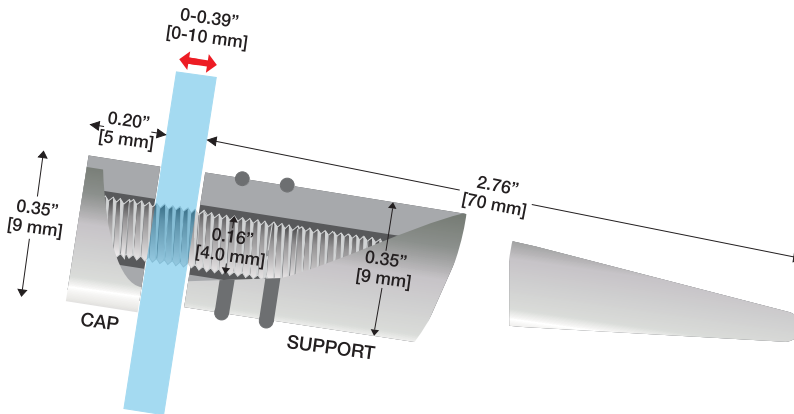

Features:

- » Material: anodized aluminum
- » Indoor weatherable
- » 0.20" holes required in signage substrate
- » Substrate thickness: 0-0.39" / 0-10 mm
- » Sold in packs of two
- » Assembly kit included

Diameter	Cap Height / Length	Item Code
0.35" [9.0 mm]	0.20" / 2.76" [5.0 mm] / [70.0 mm]	FDK0975AL

finish:

easel systems

Actual Size

FDK0975AL  
Satin Silver

Scale: 2x

easel systems