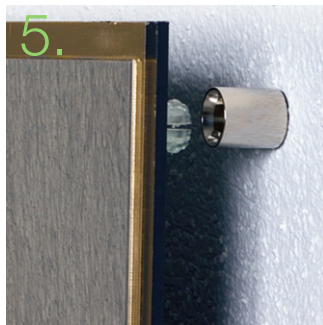

CLEARPATH  
SIGNAGE SYSTEMS®

Ghost™  
FISSO®

installation application methods:

screws

vhb tape (included)

liquid glue or silicone

installation instructions