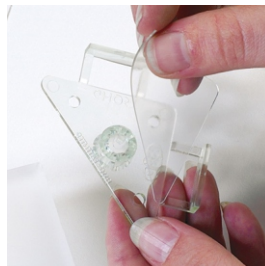

CLEARPATH  
SIGNAGE SYSTEMS®

Ghost™  
FISSO®

installation application methods:

screws

vhb tape (included)

liquid glue or silicone

installation instructions