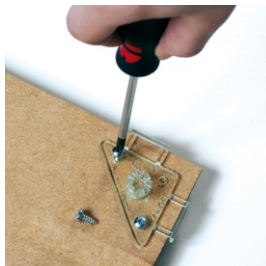

CLEARPATH  
SIGNAGE SYSTEMS®

Ghost™  
FISSO®

installation application methods:

screws

vhb tape (included)

liquid glue or silicone

installation instructions