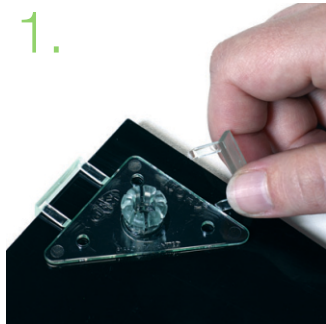

CLEARPATH  
SIGNAGE SYSTEMS®

Ghost™  
FISSO®

installation application methods:

screws

vhb tape (included)

liquid glue or silicone

installation instructions