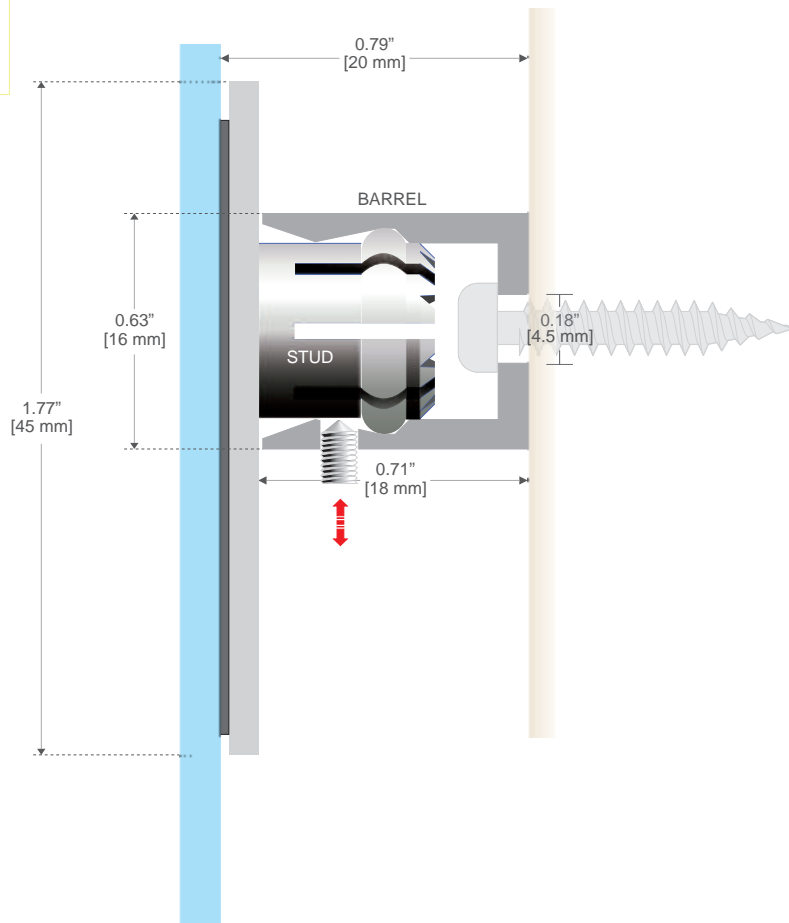

CLEARPATH[®]
SIGNAGE SYSTEMS

Ghost[™]
FISSO

To scale

GHOST: FG4618K

mounting fixtures