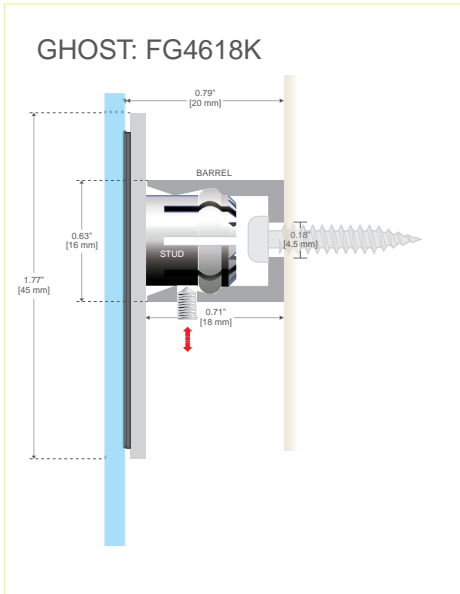

CLEARPATH[®]
SIGNAGE SYSTEMS

Ghost[™]
FISSO

To scale

GHOST: FG4618K

mounting fixtures