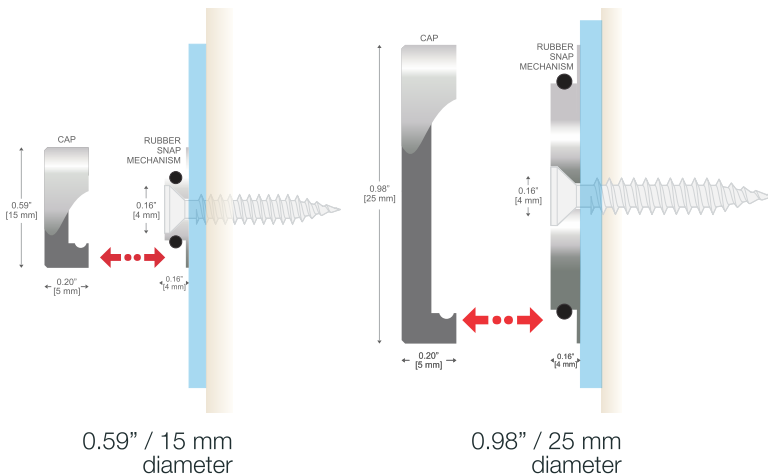

CLEARPATH
SIGNAGE SYSTEMS®

Micro Caps™

FISSO

Micro Caps are a line of decorative screw caps used to mount sign materials flush to the wall quickly, and easily. Micro Caps feature a front mounting system for installation in places that are not easily accessible.

Features:

- » Materials: high grade stainless steel or high quality electroplated brass.
- » Application: indoor and outdoor weatherable.
- » Installation method: drywall anchor.
- » Recommended load per piece: 33 lbs. / 15 kg.
- » Assembly kit included.

Finish	Item Code	Diameter	Pack Count
stainless steel	FMI1500IX	0.59" 15 mm	8
silver matte	FMI1500AR	0.59" 15 mm	8
chrome	FMI1500CM	0.59" 15 mm	8
silver matte	FMI2500CM	1.18" 30 mm	8

finishes:

micro caps