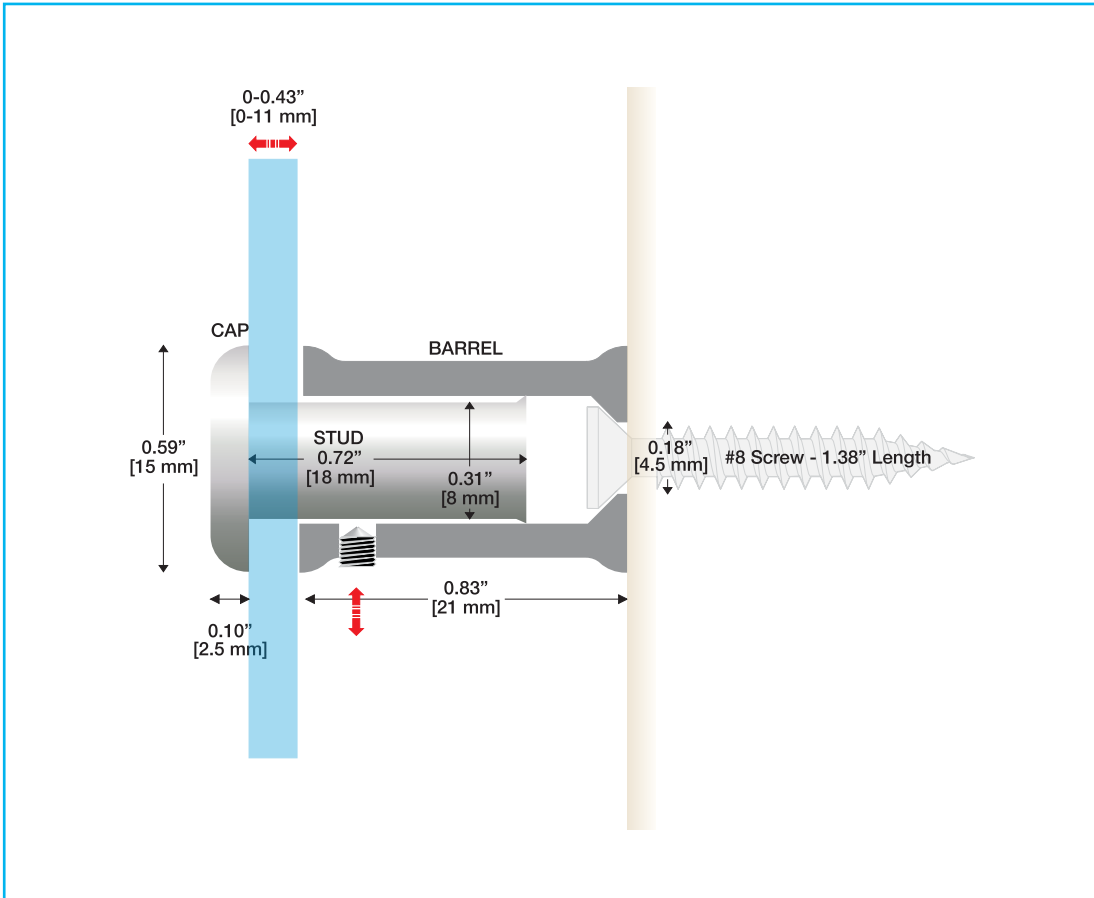

CLEARPATH

SIGNAGE SYSTEMS.

Midi™

FISSO®

Midi™ stand-offs are great for applications that require a medium-sized stand-off.

Features:

- » Material: high quality electroplated brass
- » Tamper resistant feature: locking set screw
- » Indoor and outdoor weatherable
- » Installation method: drywall screws & anchors
- » Recommended load per piece: 33 lbs / 15 kg
- » 0.35" holes required in signage substrate
- » Substrate thickness: 0-0.43" / 0-11 mm
- » Sold in packs of four
- » Assembly kit included

Diameter	Cap Height / Barrel Length	Item Code
0.59" [15.0 mm]	0.10" / 0.83" [2.5 mm] / [21.0 mm]	F1521AR (satin silver)
0.59" [15.0 mm]	0.10" / 0.83" [2.5 mm] / [21.0 mm]	F1521CM (chrome)
0.59" [15.0 mm]	0.10" / 0.83" [2.5 mm] / [21.0 mm]	F1521GD (gold)

finishes:

stand-offs

Actual Size

Scale: 2x

stand-offs