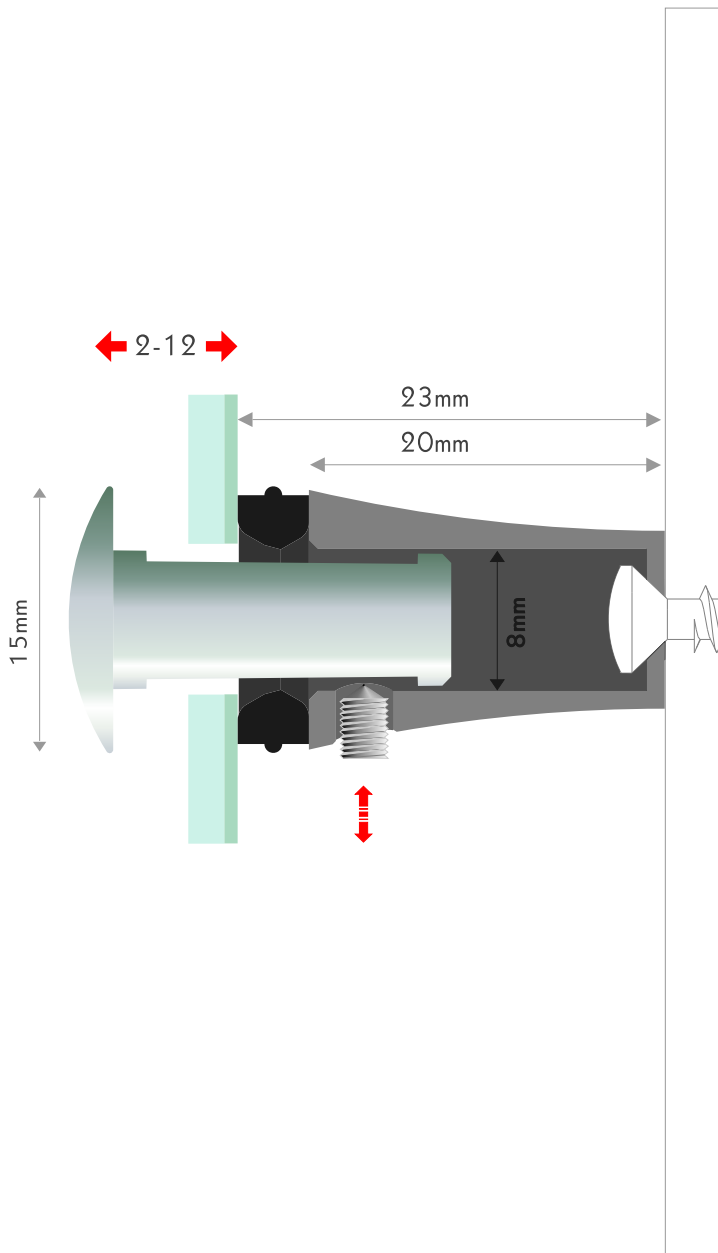

CLEARPATH
SIGNAGE SYSTEMS®

Rapid™
FISSO®

stand-offs