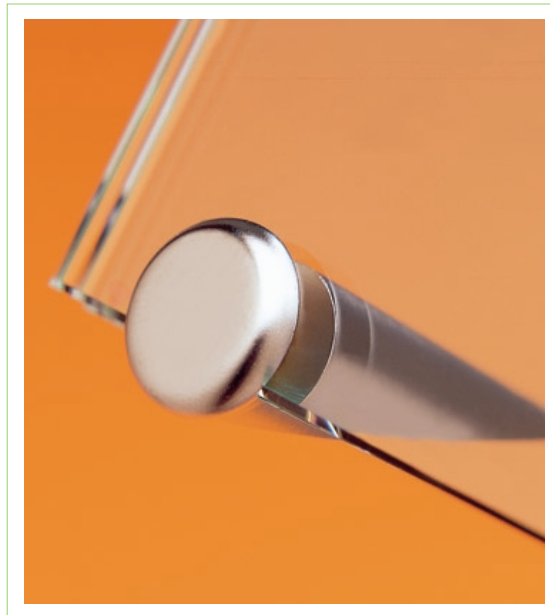

CLEARPATH

SIGNAGE SYSTEMS®

Table™

FISSO®

Table™ system is your innovative solution for counter signage and point of purchase displays.

The bottom of Table lays flat on a table/counter surface, ensuring maximum stability.

Features:

- » Material: high quality electroplated brass
- » Tamper resistant feature: locking set screw
- » Indoor weatherable
- » No holes required in signage substrate
- » Substrate thickness: 0-0.31" / 0-8 mm
- » Sold in packs of two
- » Assembly kit included

Diameter	Length	Item Code
0.59" [15.0 mm]	1.89" [48.0 mm]	FT1548AR

finish:

satin silver

easel systems

Actual Size

Scale: 2x

easel systems