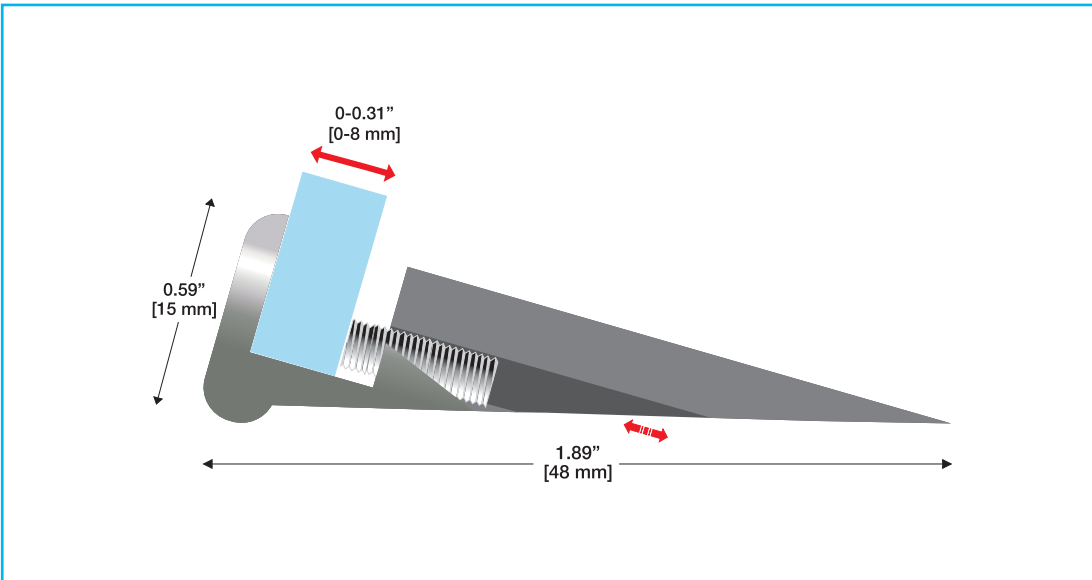

Features:

- » Material: high quality electroplated brass
- » Tamper resistant feature: locking set screw
- » Indoor weatherable
- » No holes required in signage substrate
- » Substrate thickness: 0-0.31" / 0-8 mm
- » Sold in packs of two
- » Assembly kit included

Diameter	Length	Item Code
0.59" [15.0 mm]	1.89" [48.0 mm]	FT1548AR

finish:

satin silver

easel systems

Actual Size

Scale: 2x

easel systems