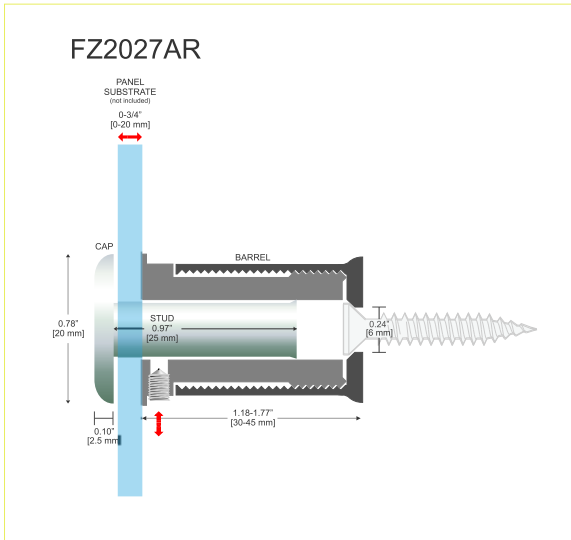

CLEARPATH

SIGNAGE SYSTEMS®

Zoom™

FISSO®

To scale

FZ2027AR

stand-offs