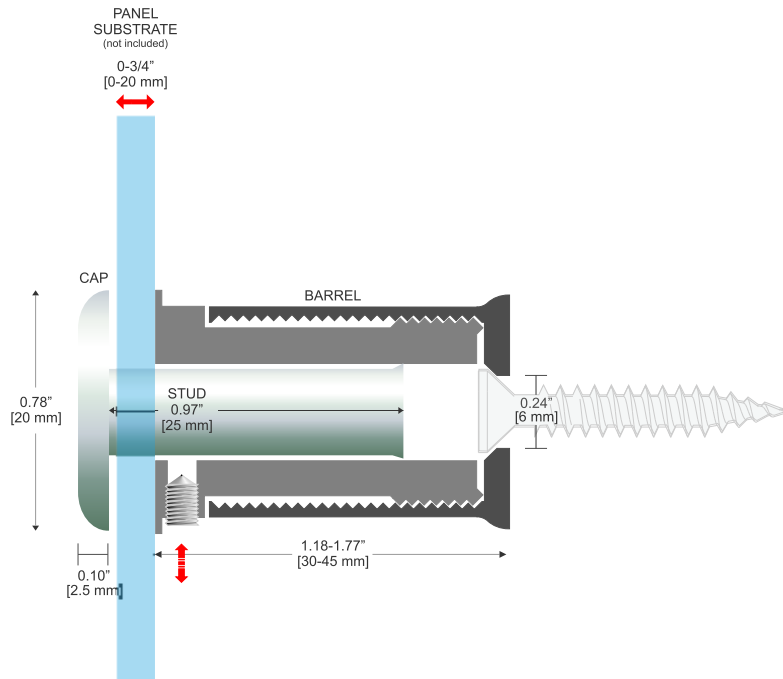

CLEARPATH

SIGNAGE SYSTEMS®

Zoom™

FISSO®

To scale

FZ2027AR

stand-offs