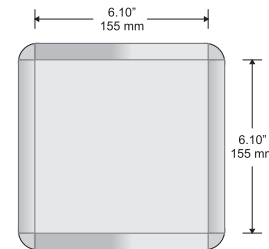

Synthetic fastening clips

Synthetic frame corners - available in black or grey

Available with both flat and insert profiles

Double Sided Flag Mount

Small Directional

Changeable Insert Sign

Typical Restroom Sign

Large Directional

Double Sided Suspended Sign

Door Sign

Room ID Sign

DeSign[®]

Radius side tracks capped

Components:

Aluminum side tracks - available in mill finish or black, gold or silver anodized