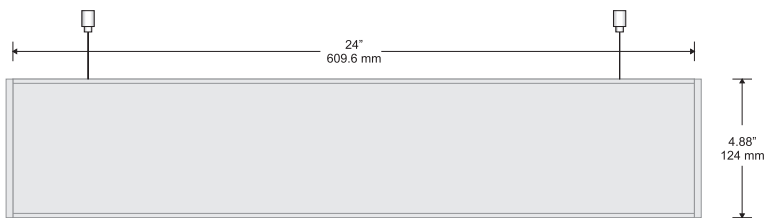

Small Directional

Changeable Insert Sign

Double Sided Suspended Sign