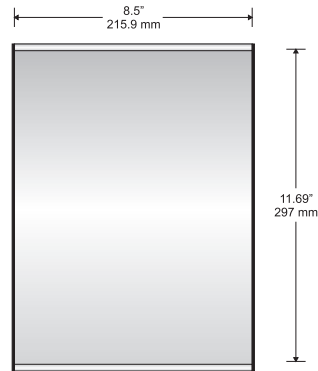

Available with both flat and insert profiles

Alliance works seamlessly with our DeSign family when larger directories (8.54" +) are needed (large directory is a DeSign Classic with Side Tracks)

Small Directional

Changeable Insert Sign

Typical Restroom Sign

Double Sided Suspended Sign

Door Sign

Room ID Sign

Large Directional
Shown: DeSign Classic with Side Tracks

Hi-Tech[®]

Round, ellipse, or square profile

Components:

Synthetic End Caps - available in black or grey

Insert profiles shown, flat available (may affect overall dimensions)

Small Directional

Changeable Insert Sign

Typical Restroom Sign

Large Directional