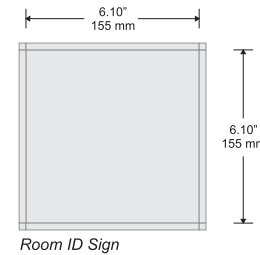

DeSign®

Classic full frame

Components:

Aluminum side tracks & top/bottom rails - available in mill finish or black, gold or silver anodized

Synthetic fastening clips

Synthetic frame corners - available in black or grey

Available with both flat and insert profiles