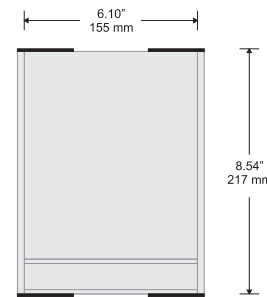

DeSign®

Classic side tracks capped

Components:

Aluminum side tracks - available in mill finish or black, gold or silver anodized

Synthetic side track caps - available in black or grey

Synthetic fastening clips and anti-vandalism blocking pins

Available with both flat and insert profiles