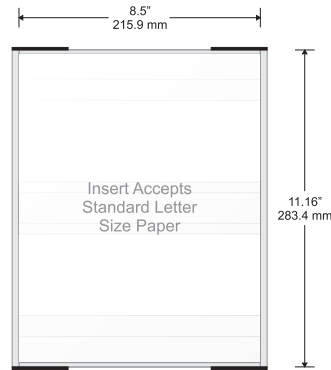

DeSign®

Classic side tracks capped

Components:

Aluminum side tracks - available in mill finish or black, gold or silver anodized

Synthetic side track caps - available in black or grey

Synthetic fastening clips and anti-vandalism blocking pins

Available with both flat and insert profiles