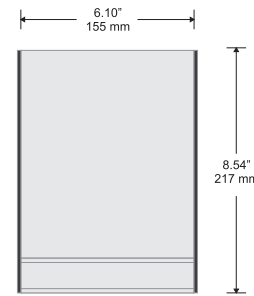

Alliance®

Synthetic ellipse or classic end caps

Components:

Slim (shown) or Ellipse synthetic end caps - available in black or grey

Available with both flat and insert profiles

Alliance works seamlessly with our DeSign family when larger directories (8.54" +) are needed (large directory is a DeSign Classic with Side Tracks)