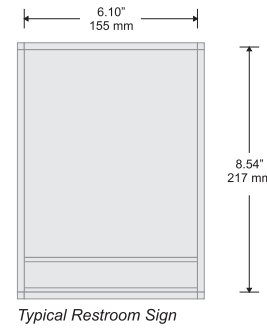

DeSign®

Classic full frame

Components:

Aluminum side tracks & top/bottom rails - available in mill finish or black, gold or silver anodized

Synthetic fastening clips

Synthetic frame corners - available in black or grey

Available with both flat and insert profiles