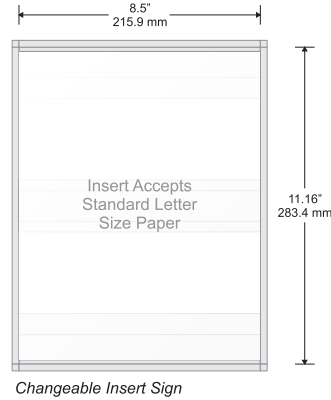

DeSign®

Classic full frame

Components:

Aluminum side tracks & top/bottom rails - available in mill finish or black, gold or silver anodized

Synthetic fastening clips

Synthetic frame corners - available in black or grey

Available with both flat and insert profiles