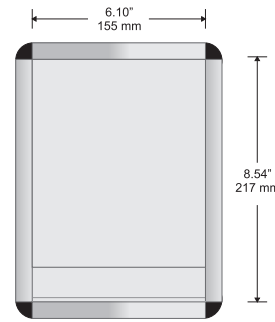

Synthetic fastening clips

Synthetic frame corners - available in black or grey

Available with both flat and insert profiles

Double Sided Flag Mount

Small Directional

Changeable Insert Sign

Typical Restroom Sign

Large Directional

Double Sided Suspended Sign

Door Sign

Room ID Sign

DeSign[®]

Radius side tracks capped

Components:

Aluminum side tracks - available in mill finish or black, gold or silver anodized