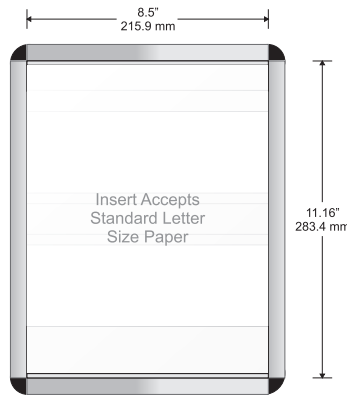

Synthetic fastening clips

Synthetic frame corners - available in black or grey

Available with both flat and insert profiles

Double Sided Flag Mount

Small Directional

Changeable Insert Sign

Typical Restroom Sign

Large Directional

Double Sided Suspended Sign

Door Sign

Room ID Sign

DeSign[®]

Radius side tracks capped

Components:

Aluminum side tracks - available in mill finish or black, gold or silver anodized