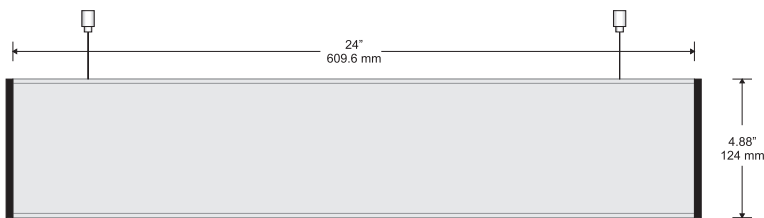

Synthetic side track caps - available in black or grey

Synthetic fastening clips and anti-vandalism blocking pins

Available with both flat and insert profiles

Small Directional

Changeable Insert Sign

Typical Restroom Sign

Large Directional

Double Sided Suspended Sign

Door Sign

Room ID Sign

Alliance[®]

Synthetic ellipse or classic end caps

Components:

Slim (shown) or Ellipse synthetic end caps - available in black or grey