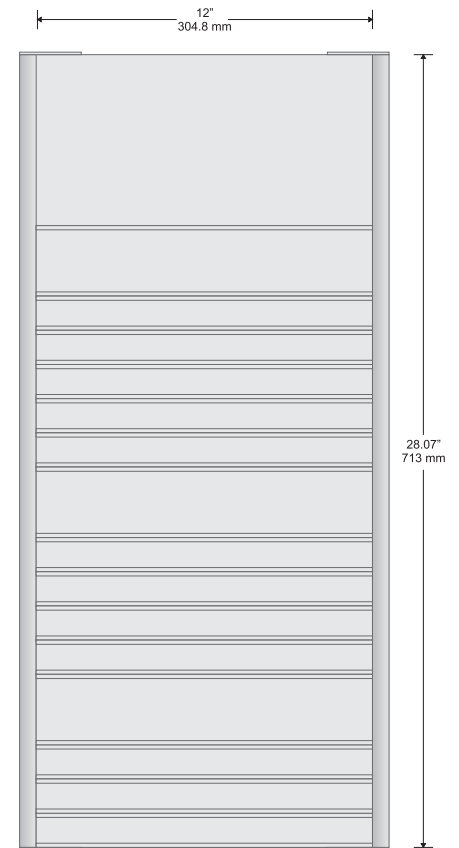

Large Directional

Double Sided Suspended Sign

Door Sign

Room ID Sign

DeSign[®]

Radius side tracks capped

Components:

Aluminum side tracks - available in mill finish or black, gold or silver anodized

Large Directional

Double Sided Suspended Sign

Door Sign

Room ID Sign

DeSign[®]

Classic side tracks capped

Components:

Aluminum side tracks - available in mill finish or black, gold or silver anodized