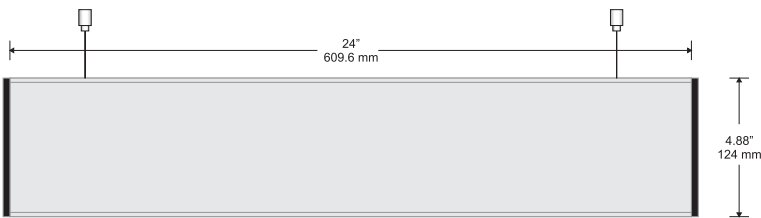

Synthetic fastening clips

Synthetic frame corners - available in black or grey

Available with both flat and insert profiles

Double Sided Flag Mount

Small Directional

Changeable Insert Sign

Typical Restroom Sign

Large Directional

Double Sided Suspended Sign

Door Sign

Room ID Sign

DeSign[®]

Radius side tracks capped

Components:

Aluminum side tracks - available in mill finish or black, gold or silver anodized