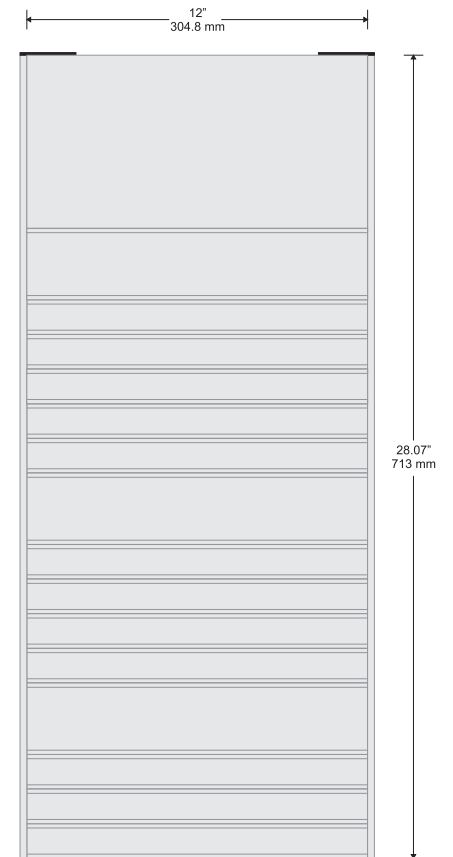

Large Directional

Double Sided Suspended Sign

Door Sign

Room ID Sign

Alliance[®]

Synthetic ellipse or classic end caps

Components:

Slim (shown) or Ellipse synthetic end caps - available in black or grey