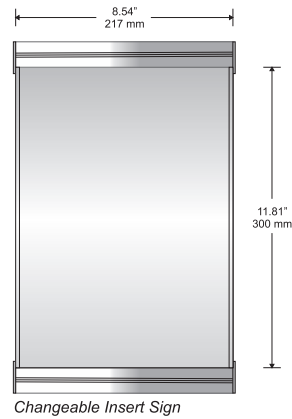

JazZ®

Triangle side tracks capped

Components:

Aluminum side tracks - available in mill finish or black, gold or silver anodized

Synthetic side track caps - available in black or grey

Synthetic fastening clips and anti-vandalism blocking pins

Available with both flat and insert profiles (all profiles are mill finish)

JazZ edge can also accommodate our DeSign family flat & insert profiles