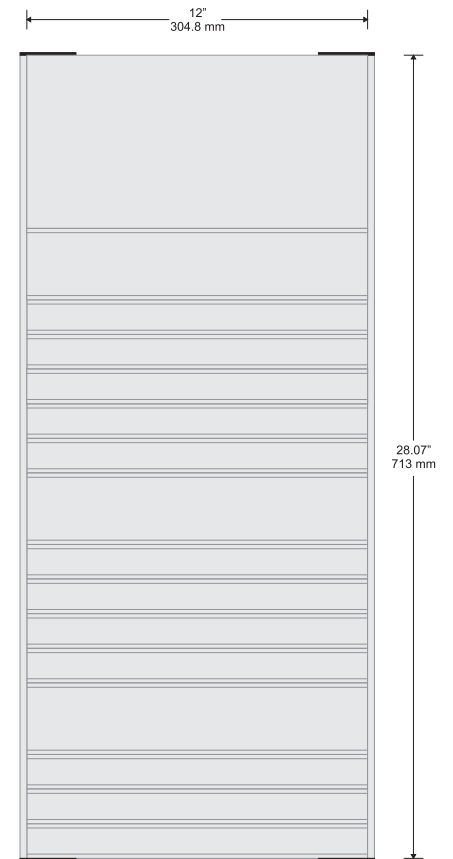

Available with both flat and insert profiles

Alliance works seamlessly with our DeSign family when larger directories (8.54" +) are needed (large directory is a DeSign Classic with Side Tracks)

Small Directional

Changeable Insert Sign

Typical Restroom Sign

Double Sided Suspended Sign

Door Sign

Room ID Sign

Large Directional
Shown: DeSign Classic with Side Tracks

Hi-Tech[®]

Round, ellipse, or square profile