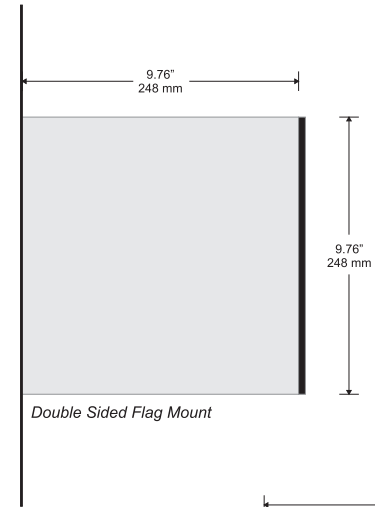

Synthetic fastening clips

Synthetic frame corners - available in black or grey

Available with both flat and insert profiles

Double Sided Flag Mount

Small Directional

Changeable Insert Sign

Typical Restroom Sign