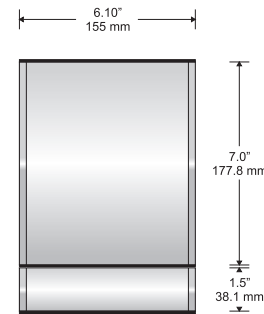

Changeable Insert Sign

Typical Restroom Sign

Double Sided Suspended Sign

Door Sign

Room ID Sign

Large Directional
Shown: DeSign Classic with Side Tracks

Hi-Tech[®]

Round, ellipse, or square profile

Components:

Synthetic End Caps - available in black or grey

Insert profiles shown, flat available (may affect overall dimensions)

Small Directional

Changeable Insert Sign

Typical Restroom Sign

Large Directional