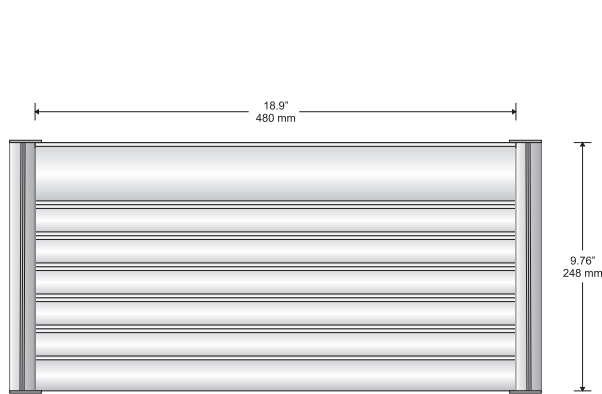

JazZ®

Triangle side tracks capped

Components:

Aluminum side tracks - available in mill finish or black, gold or silver anodized

Synthetic side track caps - available in black or grey

Synthetic fastening clips and anti-vandalism blocking pins

Available with both flat and insert profiles (all profiles are mill finish)

JazZ edge can also accommodate our DeSign family flat & insert profiles