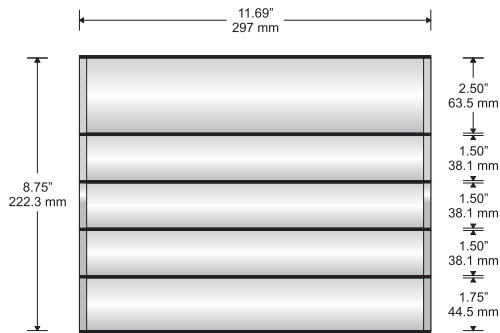

Hi-Tech®

Round, ellipse, or square profile

Components:

Synthetic End Caps - available in black or grey

Insert profiles shown, flat available (may affect overall dimensions)

Small Directional