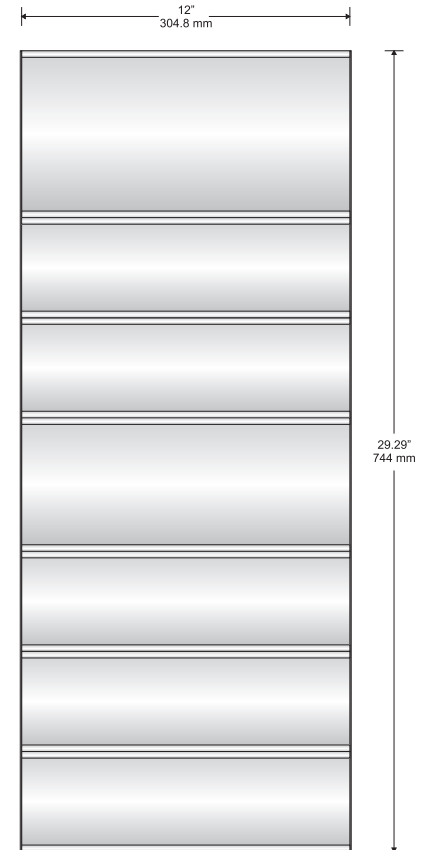

Changeable Insert Sign

Typical Restroom Sign

Double Sided Suspended Sign

Door Sign

Room ID Sign

Large Directional
Shown: DeSign Classic with Side Tracks

Hi-Tech[®]

Round, ellipse, or square profile

Components:

Synthetic End Caps - available in black or grey

Insert profiles shown, flat available (may affect overall dimensions)

Small Directional

Changeable Insert Sign

Typical Restroom Sign

Large Directional