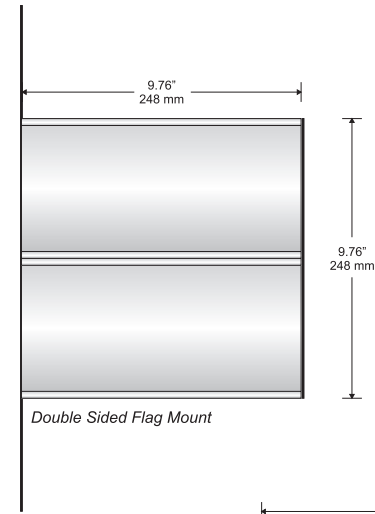

Hi-Tech®

Round, ellipse, or square profile

Components:

Synthetic End Caps - available in black or grey

Insert profiles shown, flat available (may affect overall dimensions)

Small Directional