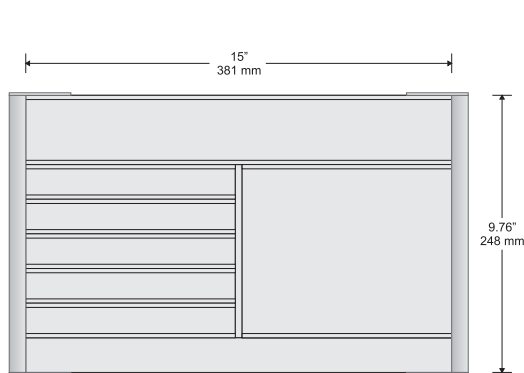

DeSign®

Radius side tracks capped

Components:

Aluminum side tracks - available in mill finish or black, gold or silver anodized

Synthetic side track caps - available in black or grey

Synthetic fastening clips and anti-vandalism blocking pins

Available with both flat and insert profiles