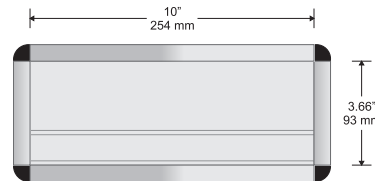

Synthetic fastening clips

Synthetic frame corners - available in black or grey

Available with both flat and insert profiles

Double Sided Flag Mount

Small Directional

Changeable Insert Sign

Typical Restroom Sign

Large Directional

Double Sided Suspended Sign

Door Sign

Room ID Sign

DeSign[®]

Radius side tracks capped

Components:

Aluminum side tracks - available in mill finish or black, gold or silver anodized