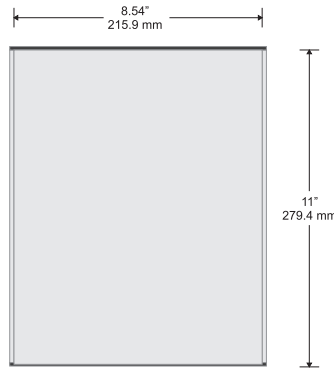

Large Directional

Double Sided Suspended Sign

Door Sign

Room ID Sign

Alliance[®]

Synthetic ellipse or classic end caps

Components:

Slim (shown) or Ellipse synthetic end caps - available in black or grey

Available with both flat and insert profiles

Alliance works seamlessly with our DeSign family when larger directories (8.54" +) are needed (large directory is a DeSign Classic with Side Tracks)

Small Directional