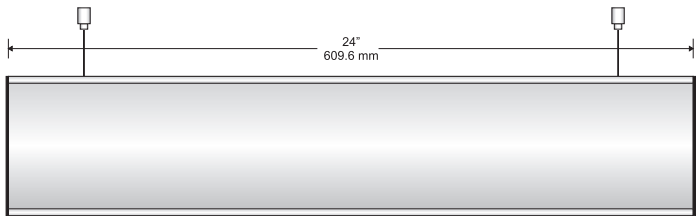

Changeable Insert Sign

Typical Restroom Sign

Double Sided Suspended Sign

Door Sign

Room ID Sign

Large Directional
Shown: DeSign Classic with Side Tracks

Hi-Tech[®]

Round, ellipse, or square profile

Components:

Synthetic End Caps - available in black or grey

Insert profiles shown, flat available (may affect overall dimensions)

Small Directional

Changeable Insert Sign

Typical Restroom Sign

Large Directional