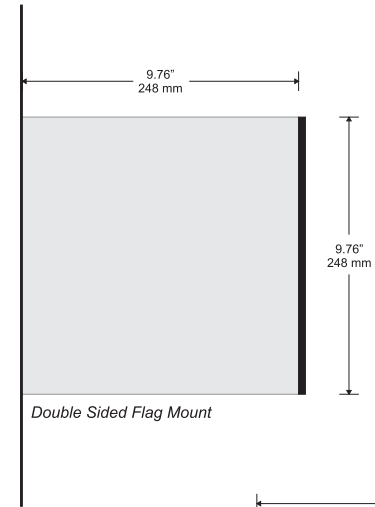

Large Directional

Double Sided Suspended Sign

Door Sign

Room ID Sign

Alliance[®]

Synthetic ellipse or classic end caps

Components:

Slim (shown) or Ellipse synthetic end caps - available in black or grey

Available with both flat and insert profiles

Alliance works seamlessly with our DeSign family when larger directories (8.54" +) are needed (large directory is a DeSign Classic with Side Tracks)

Small Directional