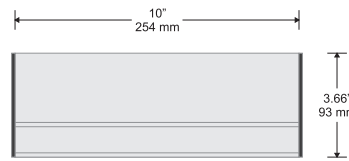

Alliance®

Synthetic ellipse or classic end caps

Components:

Slim (shown) or Ellipse synthetic end caps - available in black or grey

Available with both flat and insert profiles

Alliance works seamlessly with our DeSign family when larger directories (8.54" +) are needed (large directory is a DeSign Classic with Side Tracks)

Door Sign