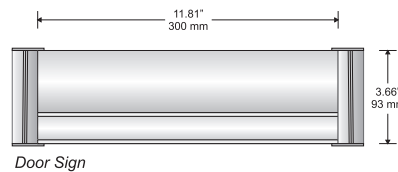

Available with both flat and insert profiles (all profiles are mill finish)

JazZ edge can also accommodate our DeSign family flat & insert profiles

DeSign[®]

Classic full frame

Components:

Aluminum side tracks & top/bottom rails - available in mill finish or black, gold or silver anodized