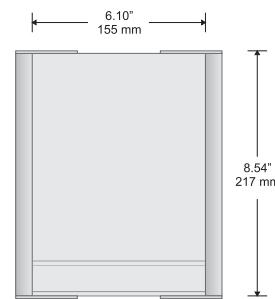

Synthetic side track caps - available in black or grey

Synthetic fastening clips and anti-vandalism blocking pins

Available with both flat and insert profiles

Small Directional

Changeable Insert Sign

Typical Restroom Sign