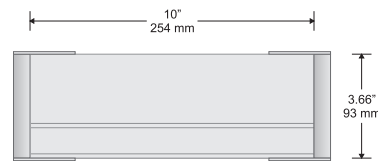

DeSign®

Radius side tracks capped

Components:

Aluminum side tracks - available in mill finish or black, gold or silver anodized

Synthetic side track caps - available in black or grey

Synthetic fastening clips and anti-vandalism blocking pins

Available with both flat and insert profiles

Door Sign