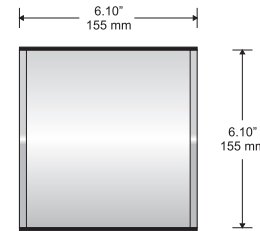

Room ID Sign