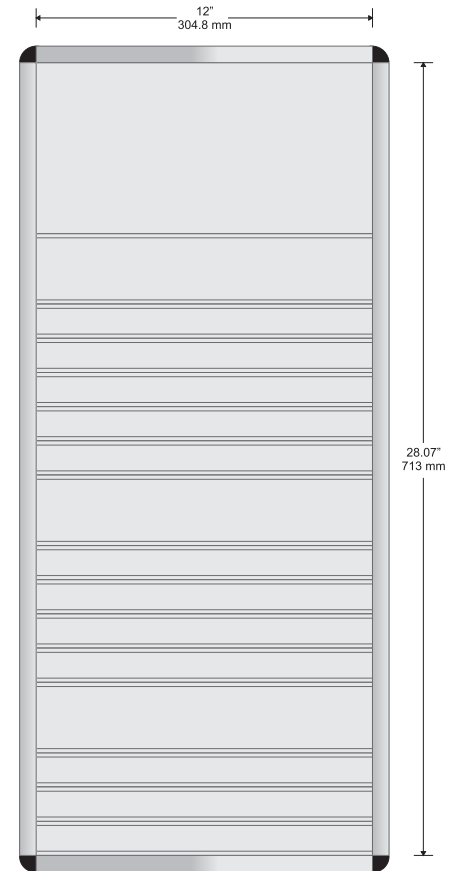

Synthetic fastening clips

Synthetic frame corners - available in black or grey

Available with both flat and insert profiles

Double Sided Flag Mount

Small Directional

Changeable Insert Sign

Typical Restroom Sign

Large Directional

Double Sided Suspended Sign

Door Sign

Room ID Sign

DeSign[®]

Radius side tracks capped

Components:

Aluminum side tracks - available in mill finish or black, gold or silver anodized