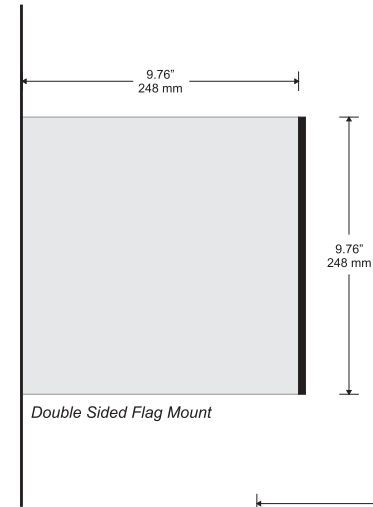

DeSign®

Classic side tracks capped

Components:

Aluminum side tracks - available in mill finish or black, gold or silver anodized

Synthetic side track caps - available in black or grey

Synthetic fastening clips and anti-vandalism blocking pins

Available with both flat and insert profiles