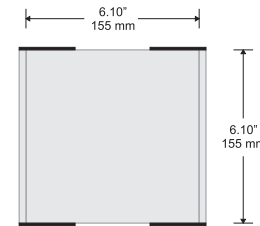

Large Directional

Double Sided Suspended Sign

Door Sign

Room ID Sign

Alliance[®]

Synthetic ellipse or classic end caps

Components:

Slim (shown) or Ellipse synthetic end caps - available in black or grey