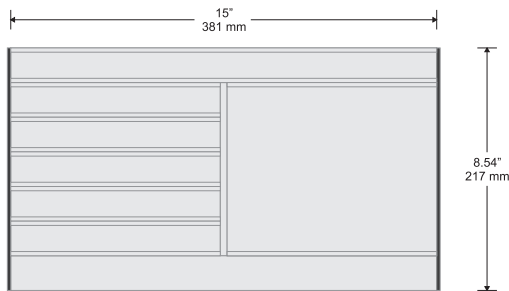

Large Directional

Double Sided Suspended Sign

Door Sign

Room ID Sign

Alliance[®]

Synthetic ellipse or classic end caps

Components:

Slim (shown) or Ellipse synthetic end caps - available in black or grey

Available with both flat and insert profiles

Alliance works seamlessly with our DeSign family when larger directories (8.54" +) are needed (large directory is a DeSign Classic with Side Tracks)

Small Directional