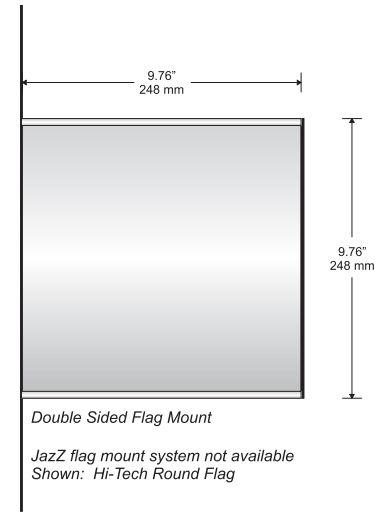

JazZ®

Triangle side tracks capped

Components:

Aluminum side tracks - available in mill finish or black, gold or silver anodized

Synthetic side track caps - available in black or grey

Synthetic fastening clips and anti-vandalism blocking pins

Available with both flat and insert profiles (all profiles are mill finish)

JazZ edge can also accommodate our DeSign family flat & insert profiles