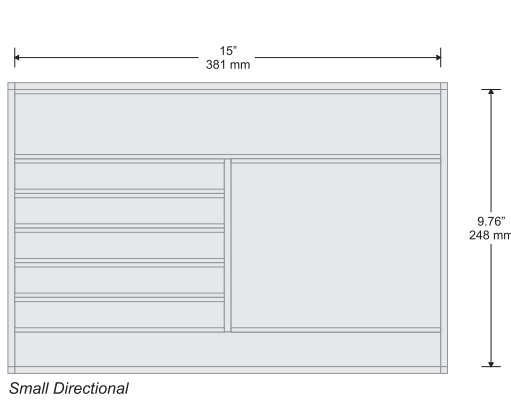

DeSign®

Classic full frame

Components:

Aluminum side tracks & top/bottom rails - available in mill finish or black, gold or silver anodized

Synthetic fastening clips

Synthetic frame corners - available in black or grey

Available with both flat and insert profiles