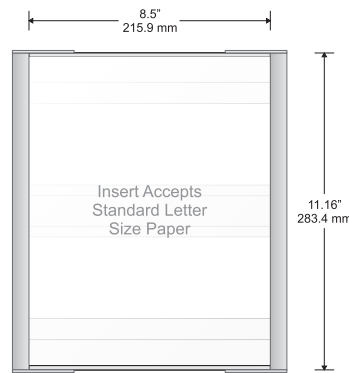

DeSign®

Radius side tracks capped

Components:

Aluminum side tracks - available in mill finish or black, gold or silver anodized

Synthetic side track caps - available in black or grey

Synthetic fastening clips and anti-vandalism blocking pins

Available with both flat and insert profiles