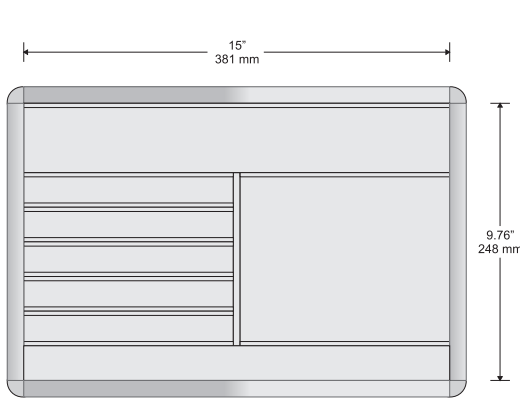

Synthetic fastening clips

Synthetic frame corners - available in black or grey

Available with both flat and insert profiles

Double Sided Flag Mount

Small Directional

Changeable Insert Sign

Typical Restroom Sign