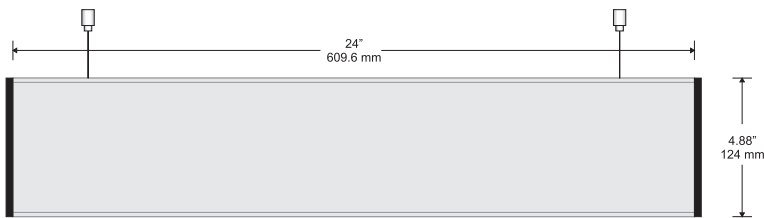

Available with both flat and insert profiles

Alliance works seamlessly with our DeSign family when larger directories (8.54" +) are needed (large directory is a DeSign Classic with Side Tracks)

Small Directional

Changeable Insert Sign

Typical Restroom Sign

Double Sided Suspended Sign

Door Sign

Room ID Sign

Large Directional
Shown: DeSign Classic with Side Tracks

Hi-Tech[®]

Round, ellipse, or square profile