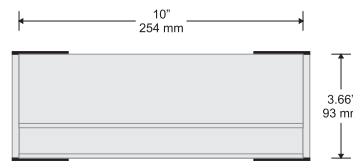

Synthetic side track caps - available in black or grey

Synthetic fastening clips and anti-vandalism blocking pins

Available with both flat and insert profiles

Small Directional

Changeable Insert Sign

Typical Restroom Sign

Large Directional

Double Sided Suspended Sign

Door Sign

Room ID Sign

Alliance[®]

Synthetic ellipse or classic end caps

Components:

Slim (shown) or Ellipse synthetic end caps - available in black or grey