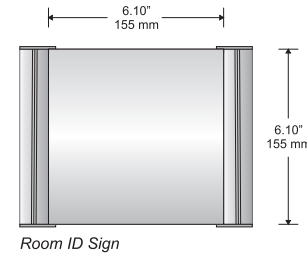

JazZ®

Triangle side tracks capped

Components:

Aluminum side tracks - available in mill finish or black, gold or silver anodized

Synthetic side track caps - available in black or grey

Synthetic fastening clips and anti-vandalism blocking pins

Available with both flat and insert profiles (all profiles are mill finish)

JazZ edge can also accommodate our DeSign family flat & insert profiles