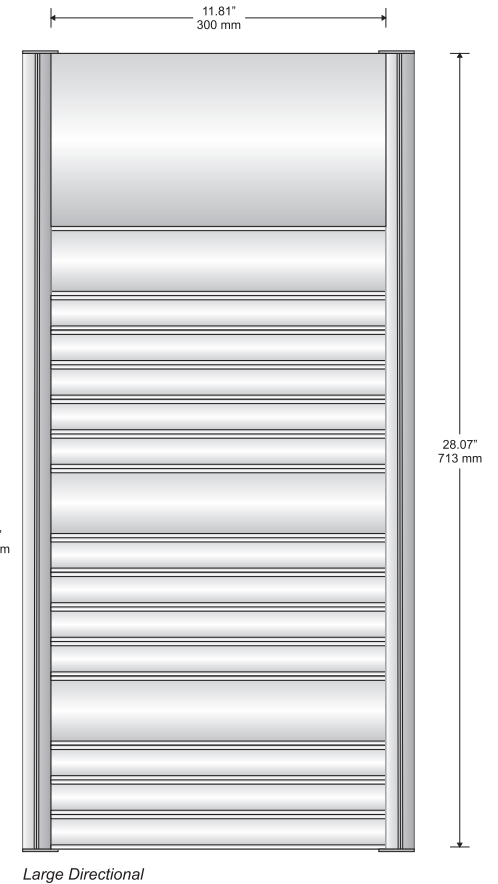

JazZ®

Triangle side tracks capped

Components:

Aluminum side tracks - available in mill finish or black, gold or silver anodized

Synthetic side track caps - available in black or grey

Synthetic fastening clips and anti-vandalism blocking pins

Available with both flat and insert profiles (all profiles are mill finish)

JazZ edge can also accommodate our DeSign family flat & insert profiles