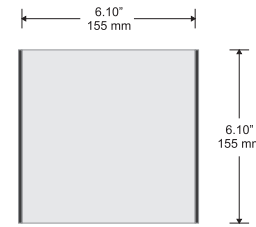

Available with both flat and insert profiles

Alliance works seamlessly with our DeSign family when larger directories (8.54" +) are needed (large directory is a DeSign Classic with Side Tracks)

Small Directional

Changeable Insert Sign

Typical Restroom Sign

Double Sided Suspended Sign

Door Sign

Room ID Sign

Large Directional
Shown: DeSign Classic with Side Tracks

Hi-Tech[®]

Round, ellipse, or square profile