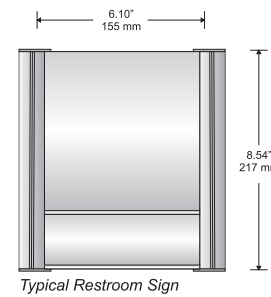

JazZ®

Triangle side tracks capped

Components:

Aluminum side tracks - available in mill finish or black, gold or silver anodized

Synthetic side track caps - available in black or grey

Synthetic fastening clips and anti-vandalism blocking pins

Available with both flat and insert profiles (all profiles are mill finish)

JazZ edge can also accommodate our DeSign family flat & insert profiles