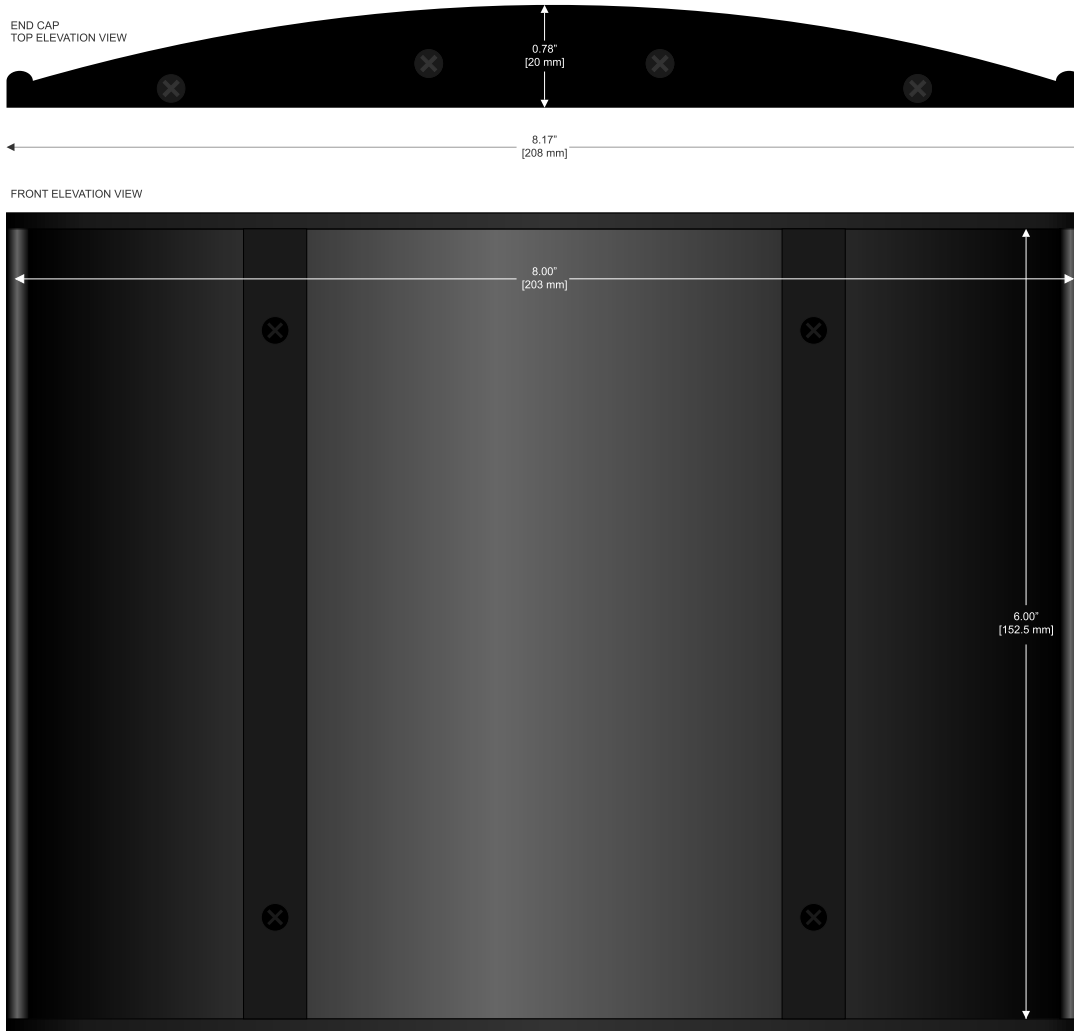

CLEARPATH
SIGNAGE SYSTEMS®

nouveau™
curved frame system

nouveau™ frame collection