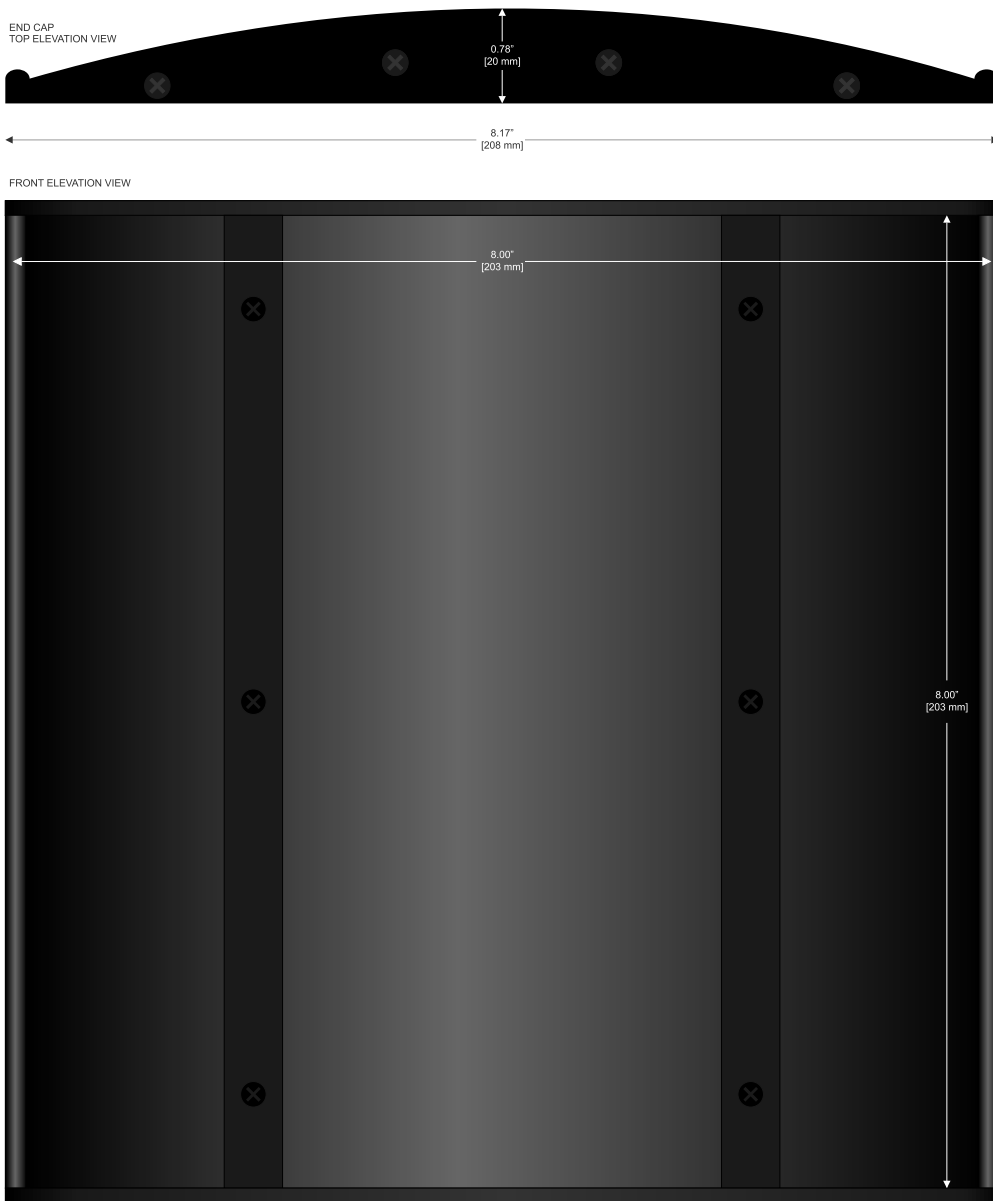

CLEARPATH
SIGNAGE SYSTEMS®

nouveau™
curved frame system

nouveau™ frame collection