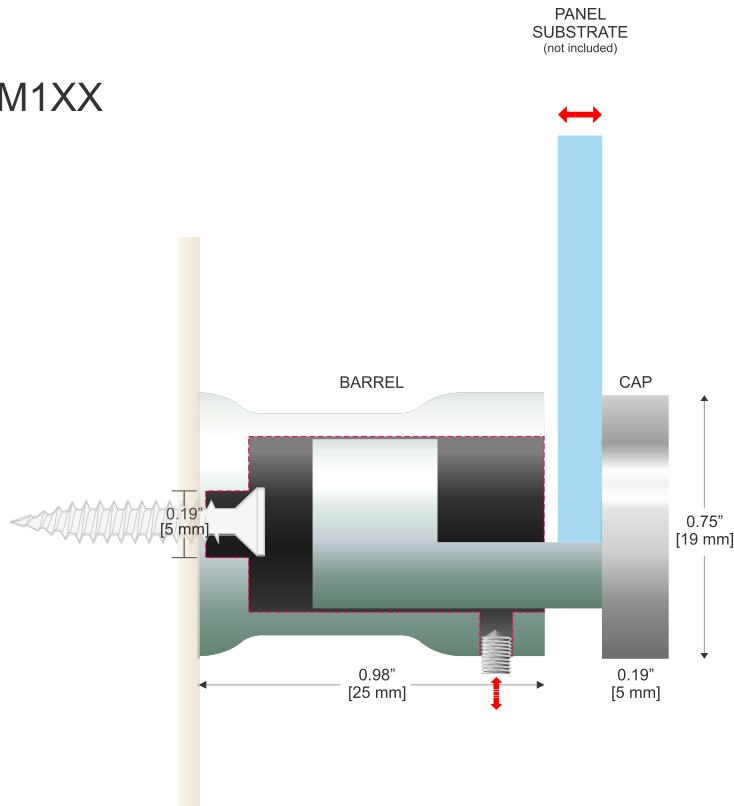

**CLEARPATH**  
SIGNAGE SYSTEMS®

To scale

**dimensional™**  
edge gripper mounts

DEGM1XX

mounting fixtures