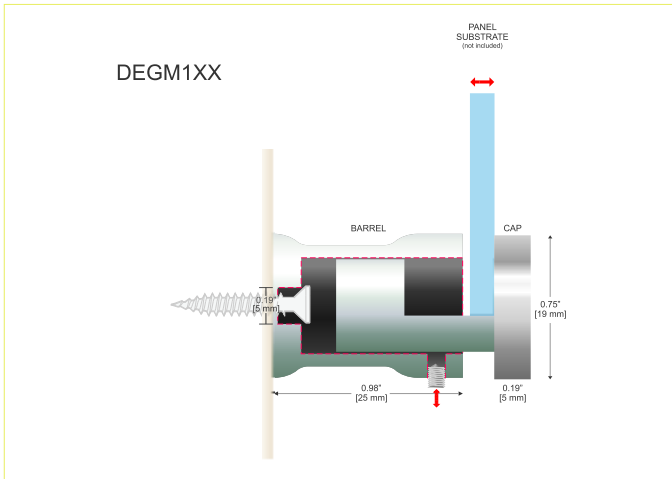

**CLEARPATH**  
SIGNAGE SYSTEMS®

To scale

**dimensional™**  
edge gripper mounts

DEGM1XX

mounting fixtures