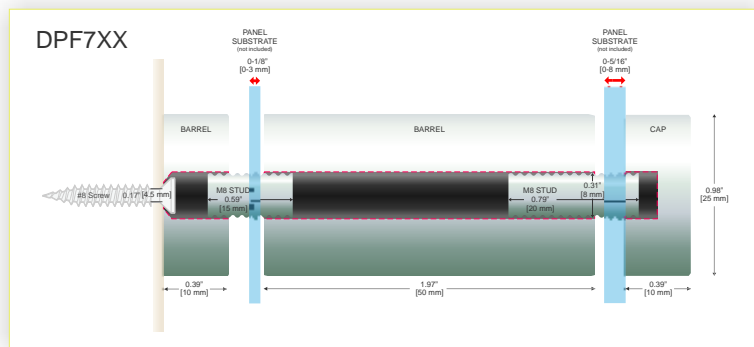

Featuring a sturdy double-panel support system, Metro stand-offs are ideal for informational and directional signage, room identifiers, display panels, and other decorative applications.

Sold in sets of four with drywall anchors and easy installation instructions, Metro stand-offs are available in a wide variety of colors and finishes.

Make your signs look their very best with Metro stand-offs from ClearPath.

Stainless steel stud extenders are now sold separately in packs of 4. Stud extenders allow Metro stand-offs to accept thicker substrates.

### Metro stand-offs: Double panel support

\*XX\* represents the code for selecting the color of the stand-off

D = Diameter L = Length						
	Black (02)	Satin Chrome (03)	White (07)	Gold (08)	Chrome (09)	Brushed Silver (10)
 D: .47" L: .79" D: 12mm L: 20mm	DPF102	DPF103	DPF107	DPF108	DPF109	DPF110
 D: .59" L: 1.18" D: 15mm L: 30mm	DPF302	DPF303	DPF307	DPF308	DPF309	DPF310
 D: .59" L: 1.97" D: 15mm L: 50mm	DPF402	DPF403	DPF407	DPF408	DPF409	DPF410
 D: .75" L: .59" D: 19mm L: 15mm	DPF502	DPF503	DPF507	DPF508	DPF509	DPF510
 D: .98" L: .98" D: 25mm L: 25mm	DPF602	DPF603	DPF607	DPF608	DPF609	DPF610
 D: .98" L: 1.97" D: 25mm L: 50mm	DPF702	DPF703	DPF707	DPF708	DPF709	DPF710

metro™ double panel stand-offs

Metro double panel stand-off support systems technical drawings with dimensions. The "XX" in the item code indicates the color/finish of the stand-off.

metro™ double panel stand-offs