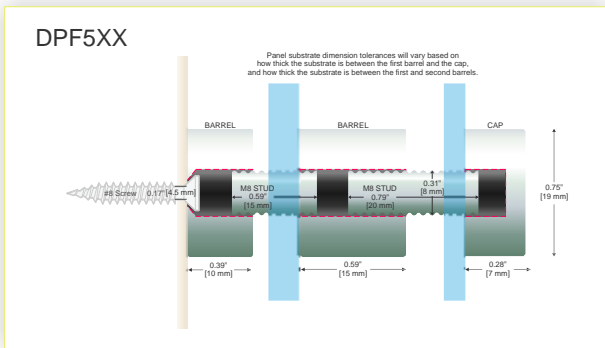

Featuring a sturdy double-panel support system, Metro stand-offs are ideal for informational and directional signage, room identifiers, display panels, and other decorative applications.

Sold in sets of four with drywall anchors and easy installation instructions, Metro stand-offs are available in a wide variety of colors and finishes.

Make your signs look their very best with Metro stand-offs from ClearPath.

Stainless steel stud extenders are now sold separately in packs of 4. Stud extenders allow Metro stand-offs to accept thicker substrates.

### Metro stand-offs: Double panel support

\*XX\* represents the code for selecting the color of the stand-off

D = Diameter L = Length						
	Black (02)	Satin Chrome (03)	White (07)	Gold (08)	Chrome (09)	Brushed Silver (10)
 D: .47" L: .79" D: 12mm L: 20mm	DPF102	DPF103	DPF107	DPF108	DPF109	DPF110
 D: .59" L: 1.18" D: 15mm L: 30mm	DPF302	DPF303	DPF307	DPF308	DPF309	DPF310
 D: .59" L: 1.97" D: 15mm L: 50mm	DPF402	DPF403	DPF407	DPF408	DPF409	DPF410
 D: .75" L: .59" D: 19mm L: 15mm	DPF502	DPF503	DPF507	DPF508	DPF509	DPF510
 D: .98" L: .98" D: 25mm L: 25mm	DPF602	DPF603	DPF607	DPF608	DPF609	DPF610
 D: .98" L: 1.97" D: 25mm L: 50mm	DPF702	DPF703	DPF707	DPF708	DPF709	DPF710

metro™ double panel stand-offs

Metro double panel stand-off support systems technical drawings with dimensions. The "XX" in the item code indicates the color/finish of the stand-off.

metro™ double panel stand-offs