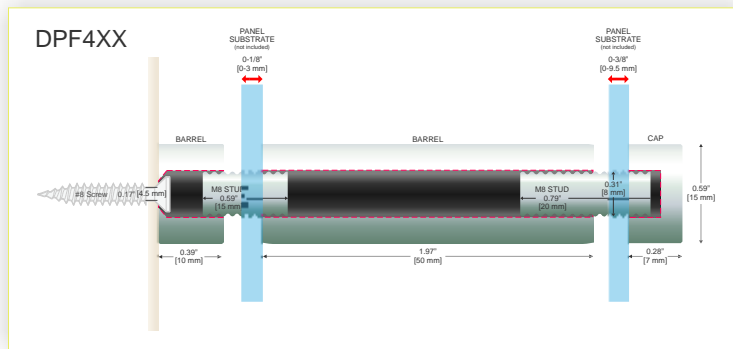

Featuring a sturdy double-panel support system, Metro stand-offs are ideal for informational and directional signage, room identifiers, display panels, and other decorative applications.

Sold in sets of four with drywall anchors and easy installation instructions, Metro stand-offs are available in a wide variety of colors and finishes.

Make your signs look their very best with Metro stand-offs from ClearPath.

Stainless steel stud extenders are now sold separately in packs of 4. Stud extenders allow Metro stand-offs to accept thicker substrates.

### Metro stand-offs: Double panel support

\*XX\* represents the code for selecting the color of the stand-off

D = Diameter L = Length						
	Black (02)	Satin Chrome (03)	White (07)	Gold (08)	Chrome (09)	Brushed Silver (10)
 D: .47" L: .79" D: 12mm L: 20mm	DPF102	DPF103	DPF107	DPF108	DPF109	DPF110
 D: .59" L: 1.18" D: 15mm L: 30mm	DPF302	DPF303	DPF307	DPF308	DPF309	DPF310
 D: .59" L: 1.97" D: 15mm L: 50mm	DPF402	DPF403	DPF407	DPF408	DPF409	DPF410
 D: .75" L: .59" D: 19mm L: 15mm	DPF502	DPF503	DPF507	DPF508	DPF509	DPF510
 D: .98" L: .98" D: 25mm L: 25mm	DPF602	DPF603	DPF607	DPF608	DPF609	DPF610
 D: .98" L: 1.97" D: 25mm L: 50mm	DPF702	DPF703	DPF707	DPF708	DPF709	DPF710

metro™ double panel stand-offs

Metro double panel stand-off support systems technical drawings with dimensions. The "XX" in the item code indicates the color/finish of the stand-off.

metro™ double panel stand-offs