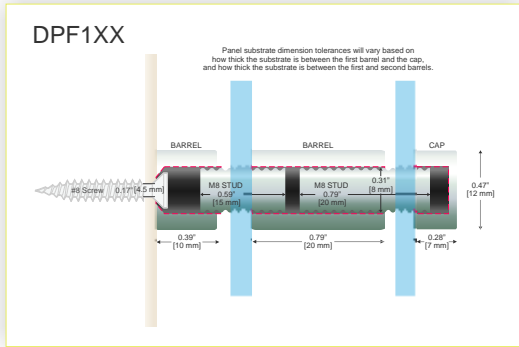

Metro double panel stand-off support systems technical drawings with dimensions. The "XX" in the item code indicates the color/finish of the stand-off.

metro™ double panel stand-offs