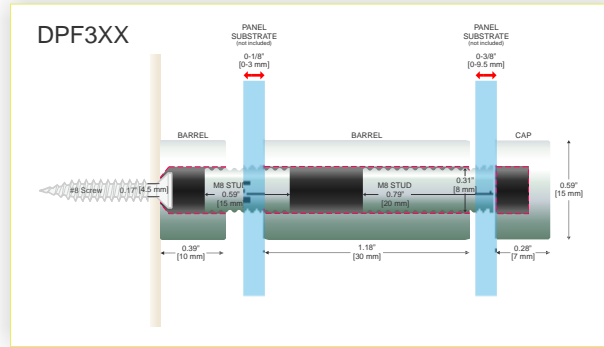

Featuring a sturdy double-panel support system, Metro stand-offs are ideal for informational and directional signage, room identifiers, display panels, and other decorative applications.

Sold in sets of four with drywall anchors and easy installation instructions, Metro stand-offs are available in a wide variety of colors and finishes.

Make your signs look their very best with Metro stand-offs from ClearPath.

Stainless steel stud extenders are now sold separately in packs of 4. Stud extenders allow Metro stand-offs to accept thicker substrates.

### Metro stand-offs: Double panel support

\*XX\* represents the code for selecting the color of the stand-off

D = Diameter L = Length						
	Black (02)	Satin Chrome (03)	White (07)	Gold (08)	Chrome (09)	Brushed Silver (10)
 D: .47" L: .79" D: 12mm L: 20mm	DPF102	DPF103	DPF107	DPF108	DPF109	DPF110
 D: .59" L: 1.18" D: 15mm L: 30mm	DPF302	DPF303	DPF307	DPF308	DPF309	DPF310
 D: .59" L: 1.97" D: 15mm L: 50mm	DPF402	DPF403	DPF407	DPF408	DPF409	DPF410
 D: .75" L: .59" D: 19mm L: 15mm	DPF502	DPF503	DPF507	DPF508	DPF509	DPF510
 D: .98" L: .98" D: 25mm L: 25mm	DPF602	DPF603	DPF607	DPF608	DPF609	DPF610
 D: .98" L: 1.97" D: 25mm L: 50mm	DPF702	DPF703	DPF707	DPF708	DPF709	DPF710

metro™ double panel stand-offs

Metro double panel stand-off support systems technical drawings with dimensions. The "XX" in the item code indicates the color/finish of the stand-off.

metro™ double panel stand-offs