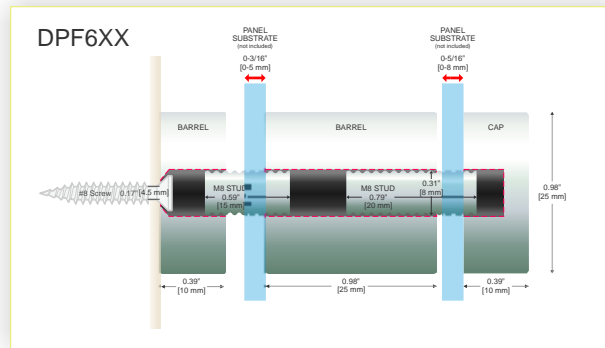

Featuring a sturdy double-panel support system, Metro stand-offs are ideal for informational and directional signage, room identifiers, display panels, and other decorative applications.

Sold in sets of four with drywall anchors and easy installation instructions, Metro stand-offs are available in a wide variety of colors and finishes.

Make your signs look their very best with Metro stand-offs from ClearPath.

Stainless steel stud extenders are now sold separately in packs of 4. Stud extenders allow Metro stand-offs to accept thicker substrates.

### Metro stand-offs: Double panel support

\*XX\* represents the code for selecting the color of the stand-off

D = Diameter L = Length						
	Black (02)	Satin Chrome (03)	White (07)	Gold (08)	Chrome (09)	Brushed Silver (10)
 D: .47" L: .79" D: 12mm L: 20mm	DPF102	DPF103	DPF107	DPF108	DPF109	DPF110
 D: .59" L: 1.18" D: 15mm L: 30mm	DPF302	DPF303	DPF307	DPF308	DPF309	DPF310
 D: .59" L: 1.97" D: 15mm L: 50mm	DPF402	DPF403	DPF407	DPF408	DPF409	DPF410
 D: .75" L: .59" D: 19mm L: 15mm	DPF502	DPF503	DPF507	DPF508	DPF509	DPF510
 D: .98" L: .98" D: 25mm L: 25mm	DPF602	DPF603	DPF607	DPF608	DPF609	DPF610
 D: .98" L: 1.97" D: 25mm L: 50mm	DPF702	DPF703	DPF707	DPF708	DPF709	DPF710

metro™ double panel stand-offs

Metro double panel stand-off support systems technical drawings with dimensions. The "XX" in the item code indicates the color/finish of the stand-off.

metro™ double panel stand-offs