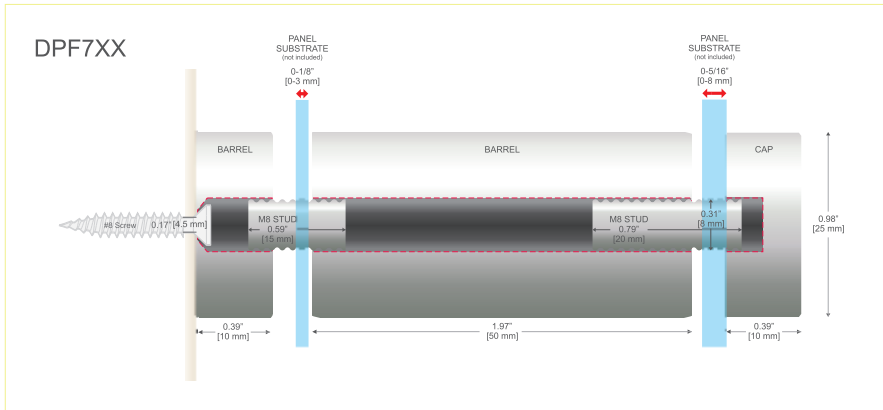

CLEARPATH
SIGNAGE SYSTEMS®

metro™
double panel stand-offs

To scale

DPF7XX

metro™ double panel stand-offs