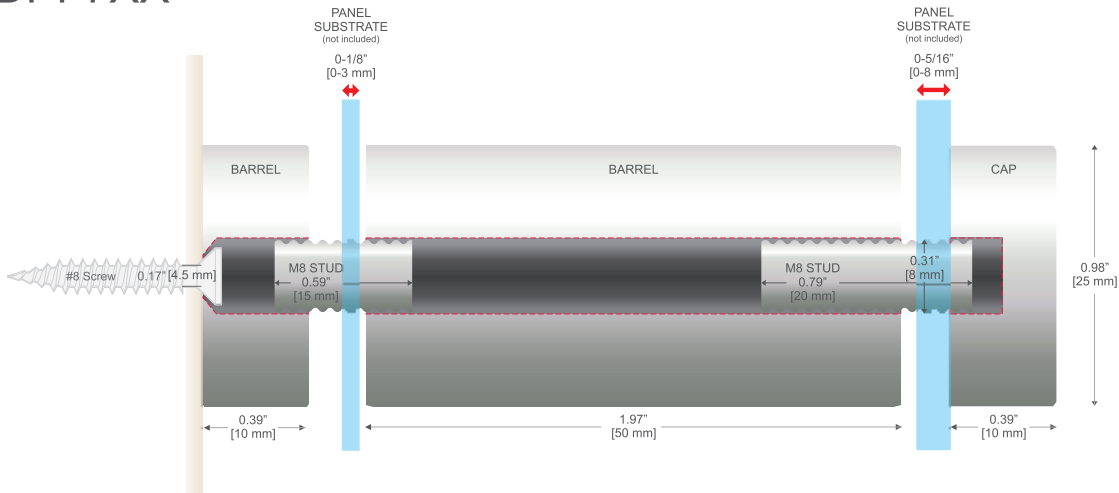

CLEARPATH
SIGNAGE SYSTEMS®

metro™
double panel stand-offs

To scale

DPF7XX

metro™ double panel stand-offs