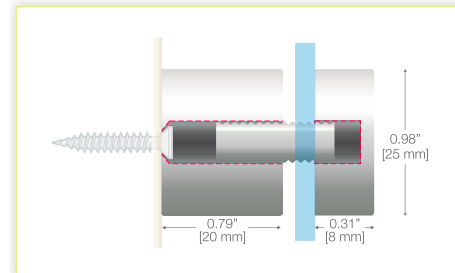

SPF2XX

Note: This stand-off will hold material from 1/8-7/16" [3-11 mm].  
M8 Stud: 0.31" D / 0.59" Length

SPF3XX

Note: This stand-off will hold material from 1/16-7/16" [1.5-11 mm].  
M8 Stud: 0.31" D / 0.79" Length

SPF4XX

Note: This stand-off will hold material from 0-7/16" [1-11 mm].  
M8 Stud: 0.31" D / 0.79" Length

SPF5XX

Note: This stand-off will hold material from 1/8-3/16" [3-5 mm].  
M8 Stud: 0.31" D / 0.59" Length

SPF7XX

Note: This stand-off will hold material from 1/4-7/16" [7-11 mm].  
M8 Stud: 0.31" D / 0.79" Length

SPF8XX

Note: This stand-off will hold material from 0-1/4" [0-7 mm].  
M8 Stud: 0.31" D / 0.79" Length