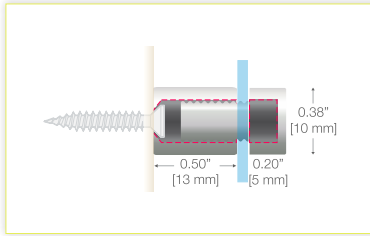

Metro single panel stand-off support systems technical drawings with dimensions. The "XX" in the item code indicates the color/finish of the stand-off.

Technical diagrams below are not to scale.

SPF0XX

Notes: This stand-off will hold material from 0-1/5" [0-5 mm].
M6 Stud: 0.24" D / 0.48" Length