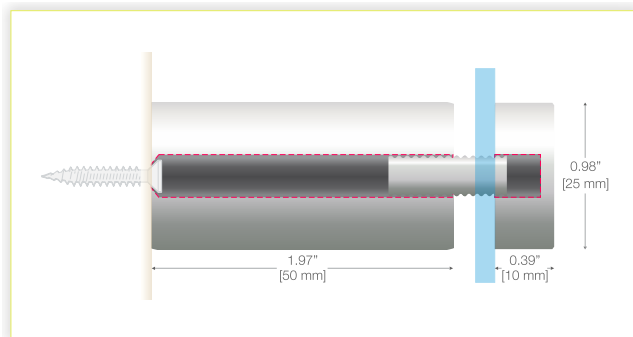

SPF4XX

Note: This stand-off will hold material from 0-7/16" [1-11 mm].  
M8 Stud: 0.31" D / 0.79" Length

SPF5XX

Note: This stand-off will hold material from 1/8-3/16" [3-5 mm].  
M8 Stud: 0.31" D / 0.59" Length

SPF7XX

Note: This stand-off will hold material from 1/4-7/16" [7-11 mm].  
M8 Stud: 0.31" D / 0.79" Length

SPF8XX

Note: This stand-off will hold material from 0-1/4" [0-7 mm].  
M8 Stud: 0.31" D / 0.79" Length

SPF10XX

Note: This stand-off will hold material from 0-3/8" [0-5 mm].  
M8 Stud: 0.31" D / 0.79" Length

SPF11XX

Note: This stand-off will hold material from 0-1/2" [0-12.5 mm].  
M8 Stud: 0.31" D / 1.00" Length