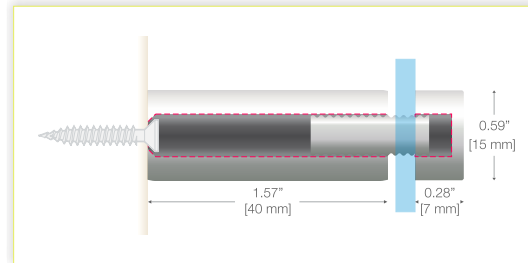

stand-offs

Metro single panel stand-off support systems technical drawings with dimensions. The "XX" in the item code indicates the color/finish of the stand-off.

Technical diagrams below are not to scale.

SPF0XX

Notes: This stand-off will hold material from 0-1/5" [0-5 mm].  
M6 Stud: 0.24" D / 0.48" Length

SPF1XX

Note: This stand-off will hold material from 1/8-7/16" [3-11 mm].  
M8 Stud: 0.31" D / 0.79" Length

SPF2XX

Note: This stand-off will hold material from 1/8-7/16" [3-11 mm].  
M8 Stud: 0.31" D / 0.59" Length

SPF3XX

Note: This stand-off will hold material from 1/16-7/16" [1.5-11 mm].  
M8 Stud: 0.31" D / 0.79" Length

SPF4XX

Note: This stand-off will hold material from 0-7/16" [1-11 mm].  
M8 Stud: 0.31" D / 0.79" Length

SPF5XX

Note: This stand-off will hold material from 1/8-3/16" [3-5 mm].  
M8 Stud: 0.31" D / 0.59" Length