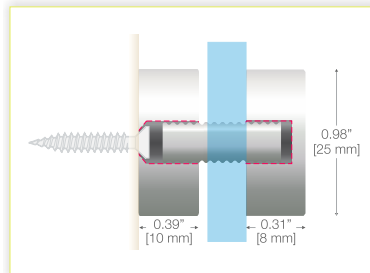

SPF7XX

Note: This stand-off will hold material from 1/4-7/16" [7-11 mm].
M8 Stud: 0.31" D / 0.79" Length