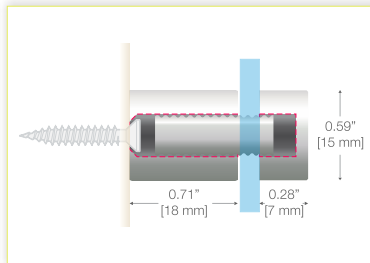

stand-offs

Metro single panel stand-off support systems technical drawings with dimensions. The "XX" in the item code indicates the color/finish of the stand-off.

Technical diagrams below are not to scale.

SPF0XX

Notes: This stand-off will hold material from 0-1/5" [0-5 mm].  
M6 Stud: 0.24" D / 0.48" Length

SPF1XX

Note: This stand-off will hold material from 1/8-7/16" [3-11 mm].  
M8 Stud: 0.31" D / 0.79" Length

SPF2XX

Note: This stand-off will hold material from 1/8-7/16" [3-11 mm].  
M8 Stud: 0.31" D / 0.59" Length

SPF3XX

Note: This stand-off will hold material from 1/16-7/16" [1.5-11 mm].  
M8 Stud: 0.31" D / 0.79" Length