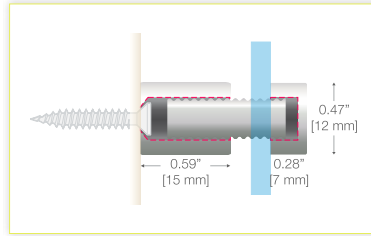

Stainless steel stud extenders are sold separately in packs of 4. These 3/4" - 1" [20 - 25 mm] stainless steel studs allow Metro stand-offs to securely hold thicker substrates.

SSSTUD20  
[0.79" (20 mm) x 0.31" (8 mm)]

### Metro stand-offs: Single panel support

\*XX\* represents the code for selecting the color of the stand-off

							
	D = Diameter L = Length	Black (02)	Satin Chrome (03)	White (07)	Gold (08)	Chrome (09)	Brushed Silver (10)
		Solid brass, powder coated black finish	Solid brass, powder coated satin chrome finish	Solid brass, powder coated white finish	Solid brass, bright chrome plated gold finish	Solid brass, bright chrome plated silver finish	Solid Aluminum, turned brush silver finish
SPF 0XX	 D: .38" L: .59" D: 10mm L: 13mm						SPF010
SPF 1XX	 D: .47" L: .59" D: 12mm L: 15mm	SPF102	SPF103	SPF107	SPF108	SPF109	SPF110
SPF 2XX	 D: .59" L: .39" D: 15mm L: 10mm	SPF202	SPF203	SPF207	SPF208	SPF209	SPF210
SPF 3XX	 D: .59" L: .71" D: 15mm L: 18mm	SPF302	SPF303	SPF307	SPF308	SPF309	SPF310
SPF 4XX	 D: .59" L: 1.57" D: 15mm L: 40mm	SPF402	SPF403	SPF407	SPF408	SPF409	SPF410
SPF 5XX	 D: .75" L: .39" D: 19mm L: 10mm	SPF502	SPF503	SPF507	SPF508	SPF509	SPF510
SPF 7XX	 D: .98" L: .39" D: 25mm L: 10mm	SPF702	SPF703	SPF707	SPF708	SPF709	SPF710
SPF 8XX	 D: .98" L: .79" D: 25mm L: 20mm	SPF802	SPF803	SPF807	SPF808	SPF809	SPF810
SPF 10XX	 D: .98" L: 1.97" D: 25mm L: 50mm	SPF1002	SPF1003	SPF1007	SPF1008	SPF1009	SPF1010
SPF 11XX	 D: 1.50" L: 1.00" D: 38mm L: 25mm						SPF1110

stand-offs

Metro single panel stand-off support systems technical drawings with dimensions. The "XX" in the item code indicates the color/finish of the stand-off.

Technical diagrams below are not to scale.

SPF0XX

Notes: This stand-off will hold material from 0-1/5" [0-5 mm].  
M6 Stud: 0.24" D / 0.48" Length

SPF1XX

Note: This stand-off will hold material from 1/8-7/16" [3-11 mm].  
M8 Stud: 0.31" D / 0.79" Length