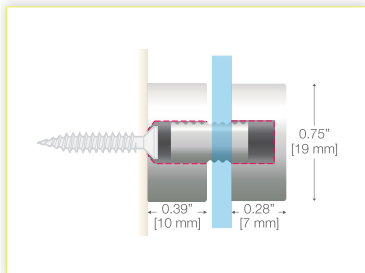

SPF0XX

Notes: This stand-off will hold material from 0-1/5" [0-5 mm].  
M6 Stud: 0.24" D / 0.48" Length

SPF1XX

Note: This stand-off will hold material from 1/8-7/16" [3-11 mm].  
M8 Stud: 0.31" D / 0.79" Length

SPF2XX

Note: This stand-off will hold material from 1/8-7/16" [3-11 mm].  
M8 Stud: 0.31" D / 0.59" Length

SPF3XX

Note: This stand-off will hold material from 1/16-7/16" [1.5-11 mm].  
M8 Stud: 0.31" D / 0.79" Length

SPF4XX

Note: This stand-off will hold material from 0-7/16" [1-11 mm].  
M8 Stud: 0.31" D / 0.79" Length

SPF5XX

Note: This stand-off will hold material from 1/8-3/16" [3-5 mm].  
M8 Stud: 0.31" D / 0.59" Length