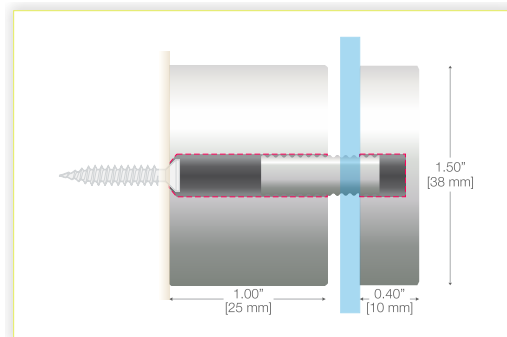

SPF4XX

Note: This stand-off will hold material from 0-7/16" [1-11 mm].  
M8 Stud: 0.31" D / 0.79" Length

SPF5XX

Note: This stand-off will hold material from 1/8-3/16" [3-5 mm].  
M8 Stud: 0.31" D / 0.59" Length

SPF7XX

Note: This stand-off will hold material from 1/4-7/16" [7-11 mm].  
M8 Stud: 0.31" D / 0.79" Length

SPF8XX

Note: This stand-off will hold material from 0-1/4" [0-7 mm].  
M8 Stud: 0.31" D / 0.79" Length

SPF10XX

Note: This stand-off will hold material from 0-3/8" [0-5 mm].  
M8 Stud: 0.31" D / 0.79" Length

SPF11XX

Note: This stand-off will hold material from 0-1/2" [0-12.5 mm].  
M8 Stud: 0.31" D / 1.00" Length