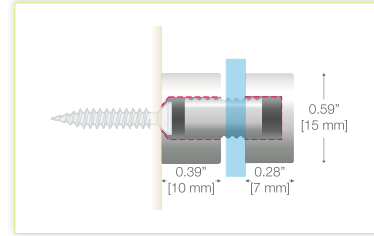

stand-offs

Metro single panel stand-off support systems technical drawings with dimensions. The "XX" in the item code indicates the color/finish of the stand-off.

Technical diagrams below are not to scale.

SPF0XX

Notes: This stand-off will hold material from 0-1/5" [0-5 mm].  
M6 Stud: 0.24" D / 0.48" Length

SPF1XX

Note: This stand-off will hold material from 1/8-7/16" [3-11 mm].  
M8 Stud: 0.31" D / 0.79" Length

SPF2XX

Note: This stand-off will hold material from 1/8-7/16" [3-11 mm].  
M8 Stud: 0.31" D / 0.59" Length

SPF3XX

Note: This stand-off will hold material from 1/16-7/16" [1.5-11 mm].  
M8 Stud: 0.31" D / 0.79" Length