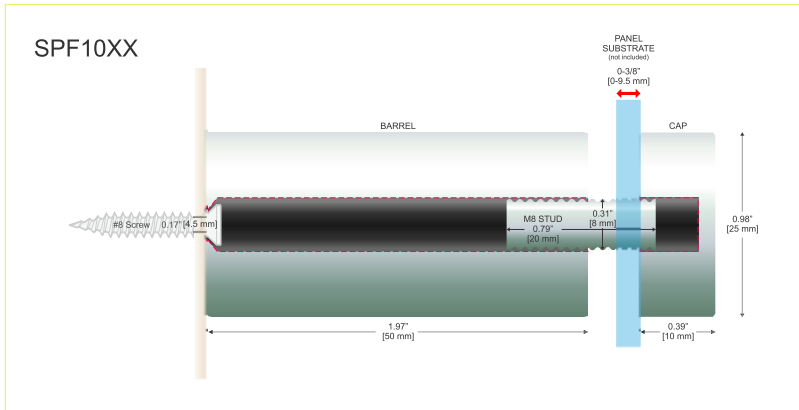

CLEARPATH
SIGNAGE SYSTEMS®

metro™
single panel stand-offs

To scale

SPF10XX

metro™ single panel stand-offs