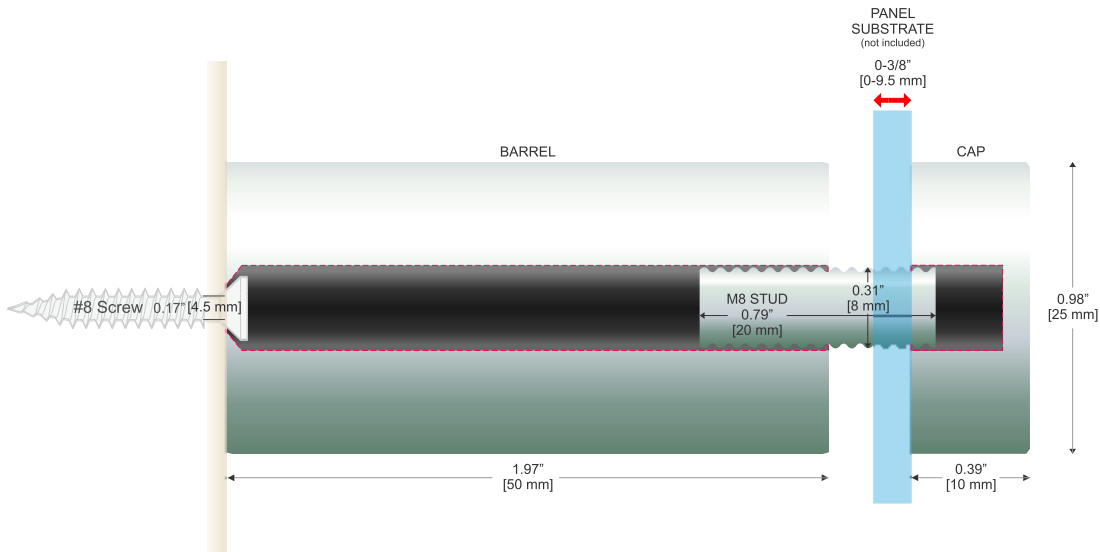

CLEARPATH
SIGNAGE SYSTEMS®

metro™
single panel stand-offs

To scale

SPF10XX

metro™ single panel stand-offs