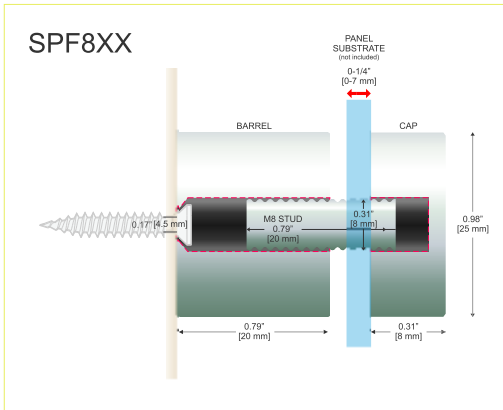

**CLEARPATH**  
SIGNAGE SYSTEMS®

**metro™**  
single panel stand-offs

To scale

metro™ single panel stand-offs