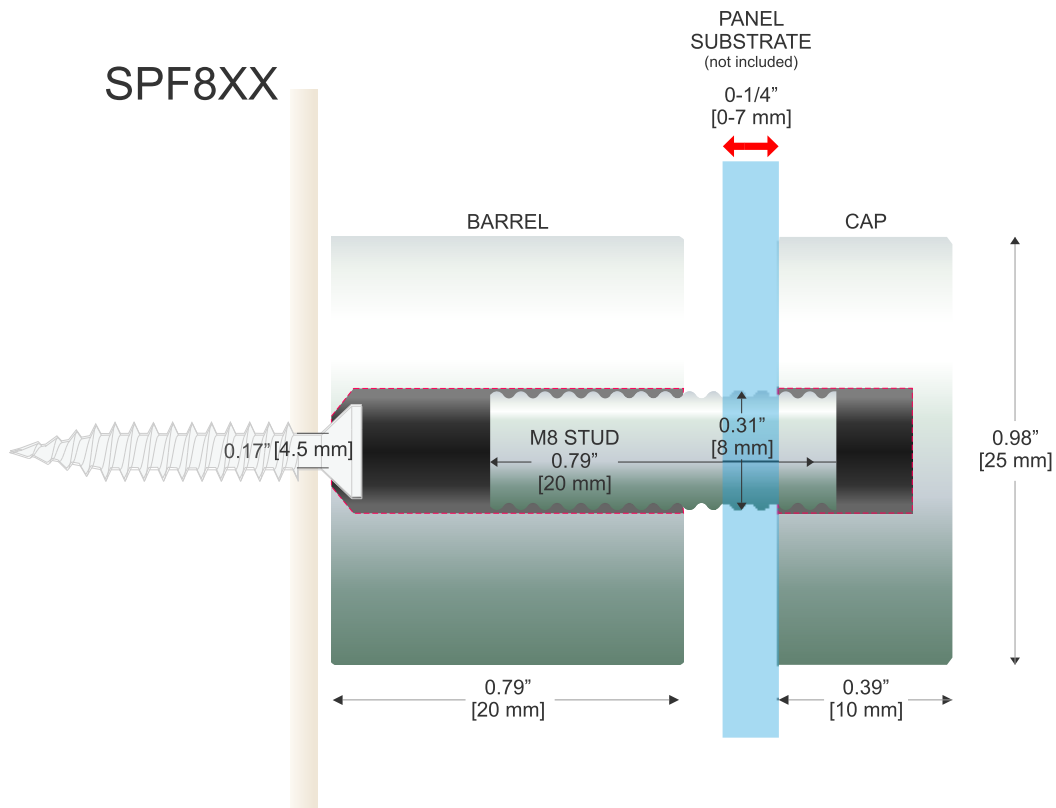

**CLEARPATH**  
SIGNAGE SYSTEMS®

**metro™**  
single panel stand-offs

To scale

metro™ single panel stand-offs