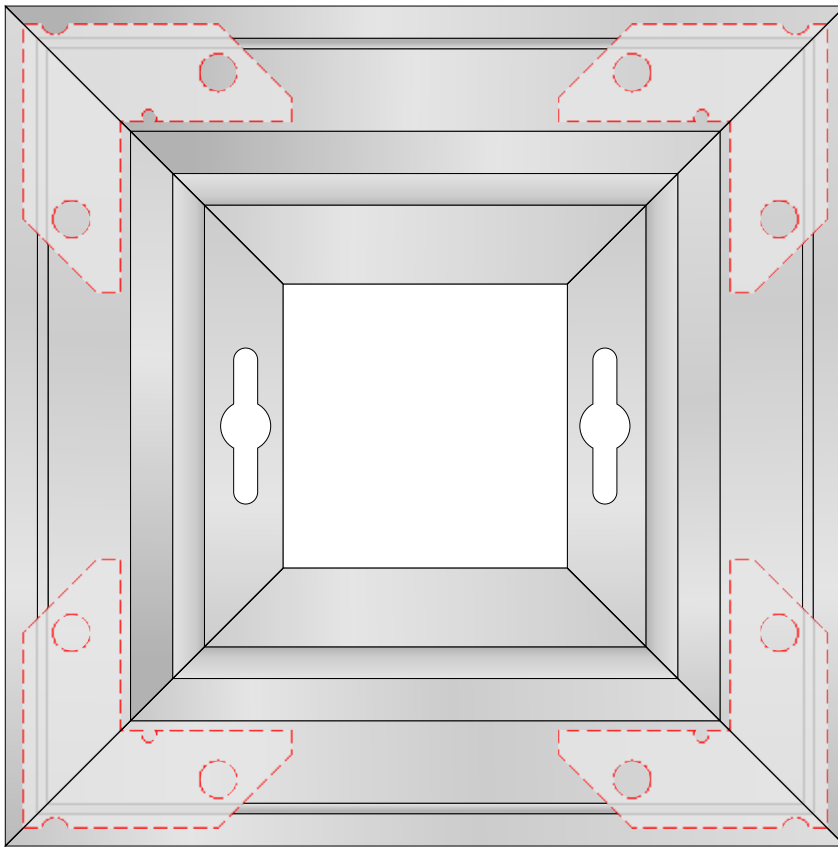

CLEARPATH  
SIGNAGE SYSTEMS®

*streamline™* 200  
metal frame system

streamline™ metal frame collection