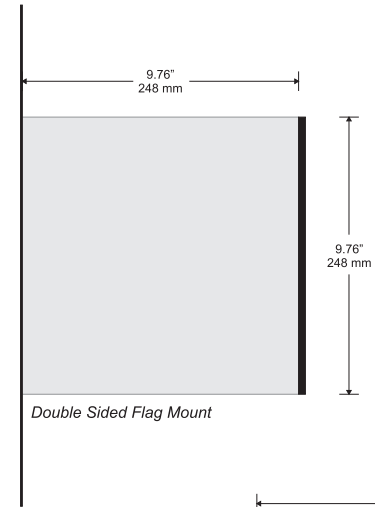

Alliance[®]

Synthetic ellipse or classic end caps

Components:

Slim (shown) or Ellipse synthetic end caps - available in black or grey

Available with both flat and insert profiles

Alliance works seamlessly with our DeSign family when larger directories (8.54" +) are needed (large directory is a DeSign Classic with Side Tracks)

Small Directional

Changeable Insert Sign

Typical Restroom Sign

Double Sided Suspended Sign

Door Sign

Room ID Sign

Large Directional
Shown: DeSign Classic with Side Tracks