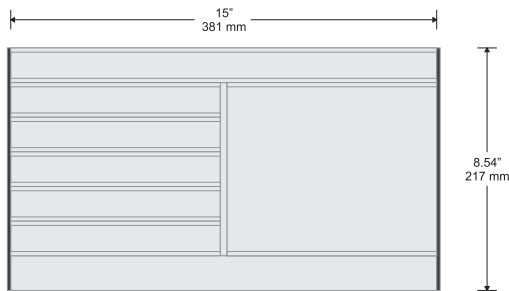

Alliance[®]

Synthetic ellipse or classic end caps

Components:

Slim (shown) or Ellipse synthetic end caps - available in black or grey

Available with both flat and insert profiles

Alliance works seamlessly with our DeSign family when larger directories (8.54" +) are needed (large directory is a DeSign Classic with Side Tracks)

Small Directional

Changeable Insert Sign

Typical Restroom Sign

Double Sided Suspended Sign

Door Sign

Room ID Sign

Large Directional
Shown: DeSign Classic with Side Tracks