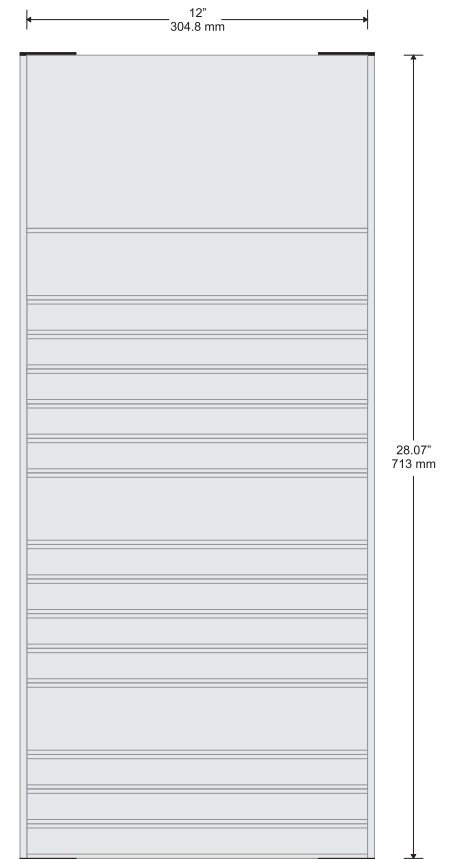

Alliance[®]

Synthetic ellipse or classic end caps

Components:

Slim (shown) or Ellipse synthetic end caps - available in black or grey

Available with both flat and insert profiles

Alliance works seamlessly with our DeSign family when larger directories (8.54" +) are needed (large directory is a DeSign Classic with Side Tracks)

Small Directional

Changeable Insert Sign

Typical Restroom Sign

Double Sided Suspended Sign

Door Sign

Room ID Sign

Large Directional
Shown: DeSign Classic with Side Tracks