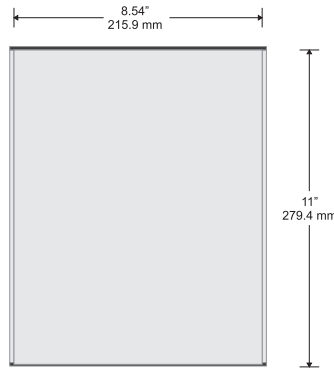

Alliance[®]

Synthetic ellipse or classic end caps

Components:

Slim (shown) or Ellipse synthetic end caps - available in black or grey

Available with both flat and insert profiles

Alliance works seamlessly with our DeSign family when larger directories (8.54" +) are needed (large directory is a DeSign Classic with Side Tracks)

Small Directional

Changeable Insert Sign

Typical Restroom Sign

Double Sided Suspended Sign

Door Sign

Room ID Sign

Large Directional
Shown: DeSign Classic with Side Tracks