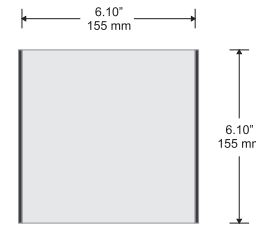

Alliance[®]

Synthetic ellipse or classic end caps

Components:

Slim (shown) or Ellipse synthetic end caps - available in black or grey

Available with both flat and insert profiles

Alliance works seamlessly with our DeSign family when larger directories (8.54" +) are needed (large directory is a DeSign Classic with Side Tracks)

Small Directional

Changeable Insert Sign

Typical Restroom Sign

Double Sided Suspended Sign

Door Sign

Room ID Sign

Large Directional
Shown: DeSign Classic with Side Tracks