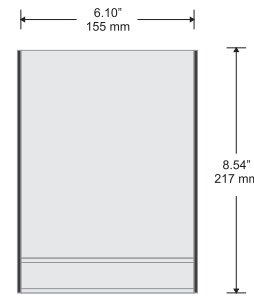

Alliance[®]

Synthetic ellipse or classic end caps

Components:

Slim (shown) or Ellipse synthetic end caps - available in black or grey

Available with both flat and insert profiles

Alliance works seamlessly with our DeSign family when larger directories (8.54" +) are needed (large directory is a DeSign Classic with Side Tracks)

Small Directional

Changeable Insert Sign

Typical Restroom Sign

Double Sided Suspended Sign

Door Sign

Room ID Sign

Large Directional
Shown: DeSign Classic with Side Tracks