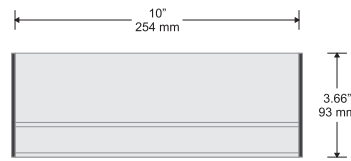

Alliance[®]

Synthetic ellipse or classic end caps

Components:

Slim (shown) or Ellipse synthetic end caps - available in black or grey

Available with both flat and insert profiles

Alliance works seamlessly with our DeSign family when larger directories (8.54" +) are needed (large directory is a DeSign Classic with Side Tracks)

Small Directional

Changeable Insert Sign

Typical Restroom Sign

Double Sided Suspended Sign

Door Sign

Room ID Sign

Large Directional
Shown: DeSign Classic with Side Tracks