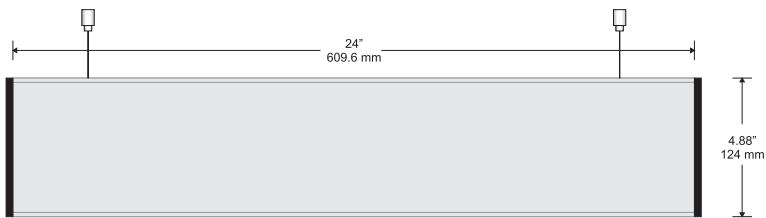

Alliance[®]

Synthetic ellipse or classic end caps

Components:

Slim (shown) or Ellipse synthetic end caps - available in black or grey

Available with both flat and insert profiles

Alliance works seamlessly with our DeSign family when larger directories (8.54" +) are needed (large directory is a DeSign Classic with Side Tracks)

Small Directional

Changeable Insert Sign

Typical Restroom Sign

Double Sided Suspended Sign

Door Sign

Room ID Sign

Large Directional
Shown: DeSign Classic with Side Tracks