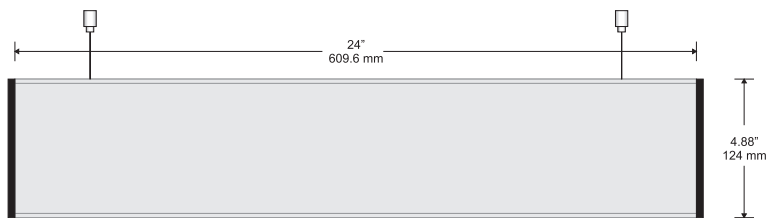

Available with both flat and insert profiles

Small Directional

Changeable Insert Sign

Typical Restroom Sign

Large Directional

Double Sided Suspended Sign

Door Sign

Room ID Sign