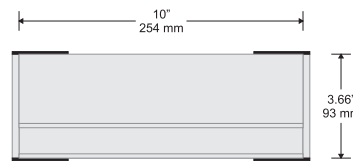

Available with both flat and insert profiles

Small Directional

Changeable Insert Sign

Typical Restroom Sign

Large Directional

Double Sided Suspended Sign

Door Sign

Room ID Sign