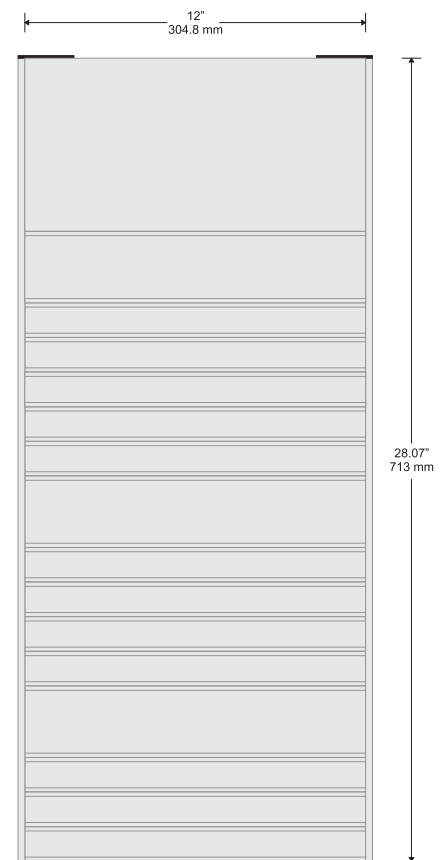

Available with both flat and insert profiles

Small Directional

Changeable Insert Sign

Typical Restroom Sign

Large Directional

Double Sided Suspended Sign

Door Sign

Room ID Sign