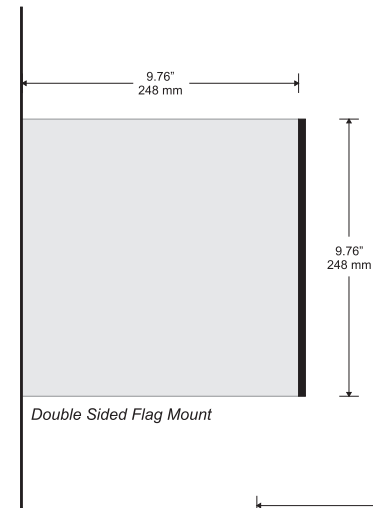

DeSign[®]

Classic side tracks capped

Components:

Aluminum side tracks - available in mill finish or black, gold or silver anodized

Synthetic side track caps - available in black or grey

Synthetic fastening clips and anti-vandalism blocking pins

Available with both flat and insert profiles

Small Directional

Changeable Insert Sign

Typical Restroom Sign

Large Directional

Double Sided Suspended Sign

Door Sign

Room ID Sign