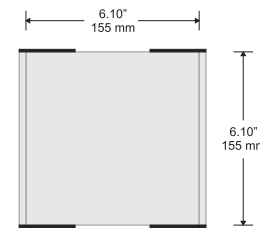

Available with both flat and insert profiles

Small Directional

Changeable Insert Sign

Typical Restroom Sign

Large Directional

Double Sided Suspended Sign

Door Sign

Room ID Sign