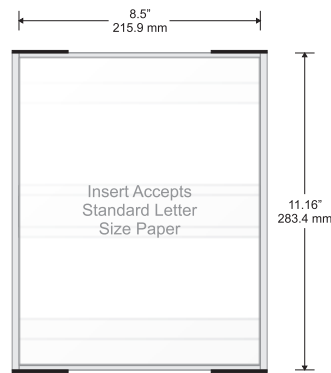

DeSign[®]

Classic side tracks capped

Components:

Aluminum side tracks - available in mill finish or black, gold or silver anodized

Synthetic side track caps - available in black or grey

Synthetic fastening clips and anti-vandalism blocking pins

Available with both flat and insert profiles

Small Directional

Changeable Insert Sign

Typical Restroom Sign

Large Directional

Double Sided Suspended Sign

Door Sign

Room ID Sign