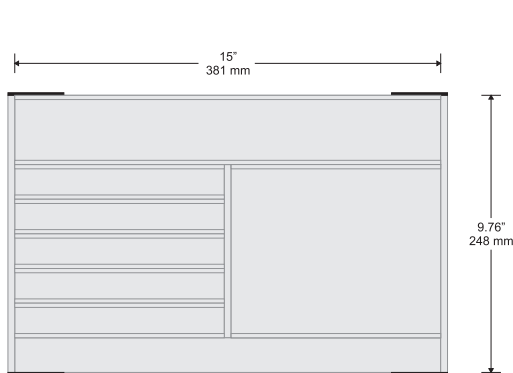

DeSign[®]

Classic side tracks capped

Components:

Aluminum side tracks - available in mill finish or black, gold or silver anodized

Synthetic side track caps - available in black or grey

Synthetic fastening clips and anti-vandalism blocking pins

Available with both flat and insert profiles

Small Directional

Changeable Insert Sign

Typical Restroom Sign

Large Directional

Double Sided Suspended Sign

Door Sign

Room ID Sign