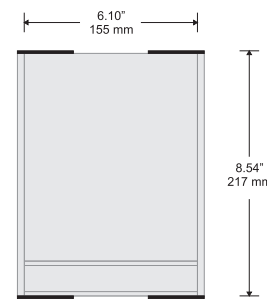

DeSign[®]

Classic side tracks capped

Components:

Aluminum side tracks - available in mill finish or black, gold or silver anodized

Synthetic side track caps - available in black or grey

Synthetic fastening clips and anti-vandalism blocking pins

Available with both flat and insert profiles

Small Directional

Changeable Insert Sign

Typical Restroom Sign

Large Directional

Double Sided Suspended Sign

Door Sign

Room ID Sign