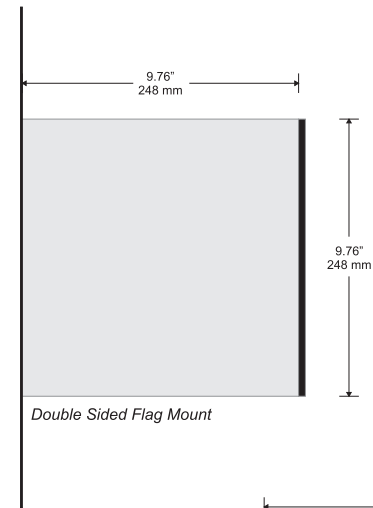

## Radius full frame

Small Directional

Changeable Insert Sign

Typical Restroom Sign

Large Directional

Double Sided Suspended Sign

Door Sign

Room ID Sign