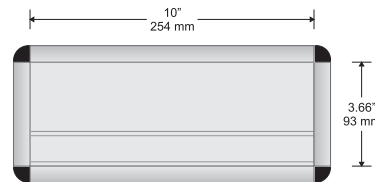

Small Directional

Changeable Insert Sign

Typical Restroom Sign

Large Directional

Double Sided Suspended Sign

Door Sign

Room ID Sign