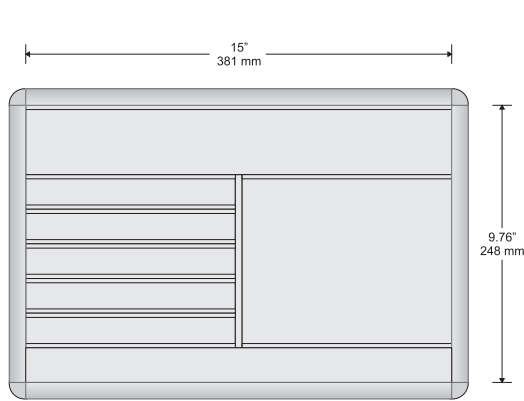

## Radius full frame

### Components:

Aluminum side tracks & top/bottom rails - available in mill finish or black, gold or silver anodized

Synthetic fastening clips

Synthetic frame corners - available in black or grey

Available with both flat and insert profiles

Small Directional

Changeable Insert Sign

Typical Restroom Sign

Large Directional

Double Sided Suspended Sign

Door Sign

Room ID Sign