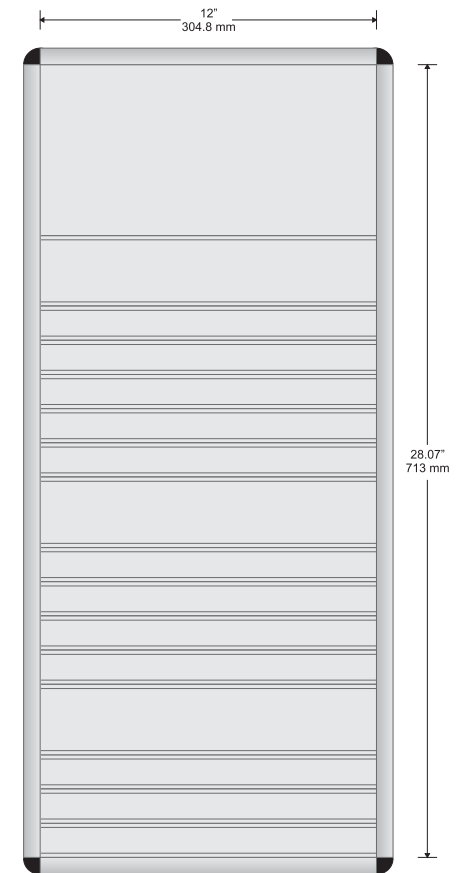

## Radius full frame

### Components:

Aluminum side tracks & top/bottom rails - available in mill finish or black, gold or silver anodized

Synthetic fastening clips

Synthetic frame corners - available in black or grey

Available with both flat and insert profiles

Small Directional

Changeable Insert Sign

Typical Restroom Sign

Large Directional

Double Sided Suspended Sign

Door Sign

Room ID Sign