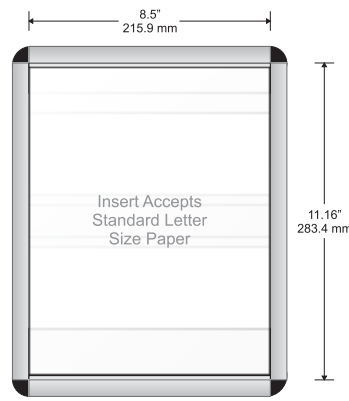

## Radius full frame

### Components:

Aluminum side tracks & top/bottom rails - available in mill finish or black, gold or silver anodized

Synthetic fastening clips

Synthetic frame corners - available in black or grey

Available with both flat and insert profiles

Small Directional

Changeable Insert Sign

Typical Restroom Sign

Large Directional

Double Sided Suspended Sign

Door Sign

Room ID Sign