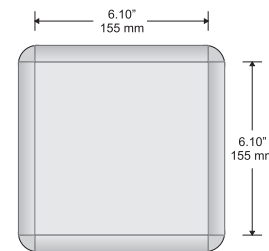

Small Directional

Changeable Insert Sign

Typical Restroom Sign

Large Directional

Double Sided Suspended Sign

Door Sign

Room ID Sign