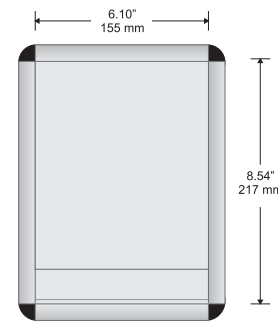

## Radius full frame

### Components:

Aluminum side tracks & top/bottom rails - available in mill finish or black, gold or silver anodized

Synthetic fastening clips

Synthetic frame corners - available in black or grey

Available with both flat and insert profiles

Small Directional

Changeable Insert Sign

Typical Restroom Sign

Large Directional

Double Sided Suspended Sign

Door Sign

Room ID Sign