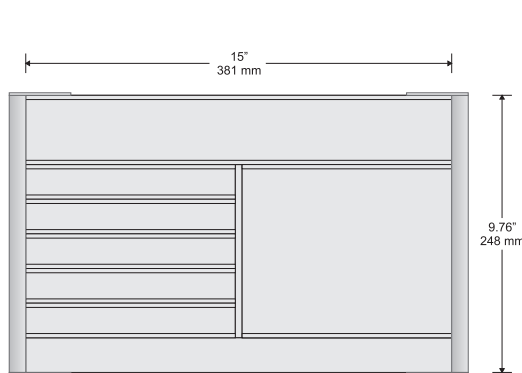

DeSign[®]

Radius side tracks capped

Components:

Aluminum side tracks - available in mill finish or black, gold or silver anodized

Synthetic side track caps - available in black or grey

Synthetic fastening clips and anti-vandalism blocking pins

Available with both flat and insert profiles

Small Directional

Changeable Insert Sign

Typical Restroom Sign

Large Directional

Double Sided Suspended Sign

Door Sign

Room ID Sign