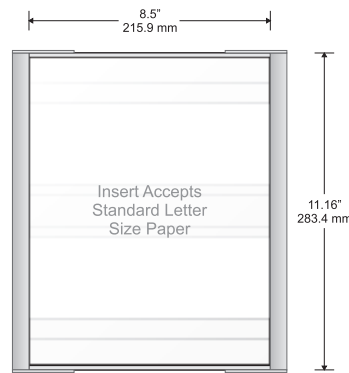

DeSign[®]

Radius side tracks capped

Components:

Aluminum side tracks - available in mill finish or black, gold or silver anodized

Synthetic side track caps - available in black or grey

Synthetic fastening clips and anti-vandalism blocking pins

Available with both flat and insert profiles

Small Directional

Changeable Insert Sign

Typical Restroom Sign

Large Directional

Double Sided Suspended Sign

Door Sign

Room ID Sign