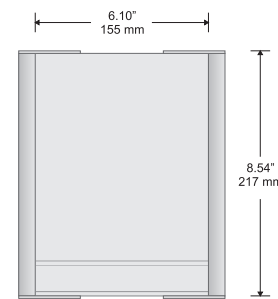

DeSign[®]

Radius side tracks capped

Components:

Aluminum side tracks - available in mill finish or black, gold or silver anodized

Synthetic side track caps - available in black or grey

Synthetic fastening clips and anti-vandalism blocking pins

Available with both flat and insert profiles

Small Directional

Changeable Insert Sign

Typical Restroom Sign

Large Directional

Double Sided Suspended Sign

Door Sign

Room ID Sign