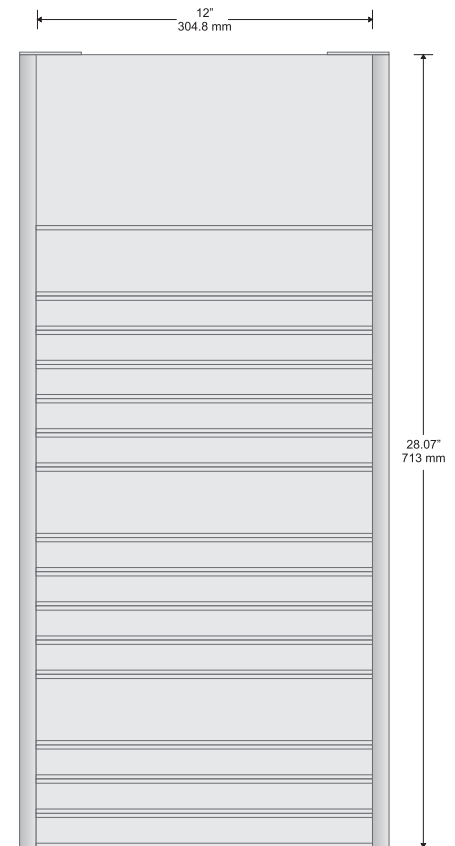

DeSign[®]

Radius side tracks capped

Components:

Aluminum side tracks - available in mill finish or black, gold or silver anodized

Synthetic side track caps - available in black or grey

Synthetic fastening clips and anti-vandalism blocking pins

Available with both flat and insert profiles

Small Directional

Changeable Insert Sign

Typical Restroom Sign

Large Directional

Double Sided Suspended Sign

Door Sign

Room ID Sign