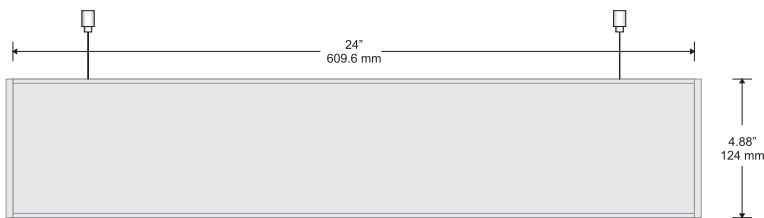

Available with both flat and insert profiles

Small Directional

Changeable Insert Sign

Typical Restroom Sign

Large Directional

Double Sided Suspended Sign

Door Sign

Room ID Sign