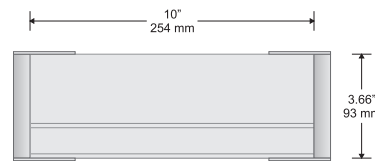

Available with both flat and insert profiles

Small Directional

Changeable Insert Sign

Typical Restroom Sign

Large Directional

Double Sided Suspended Sign

Door Sign

Room ID Sign