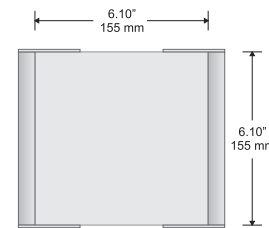

Available with both flat and insert profiles

Small Directional

Changeable Insert Sign

Typical Restroom Sign

Large Directional

Double Sided Suspended Sign

Door Sign

Room ID Sign