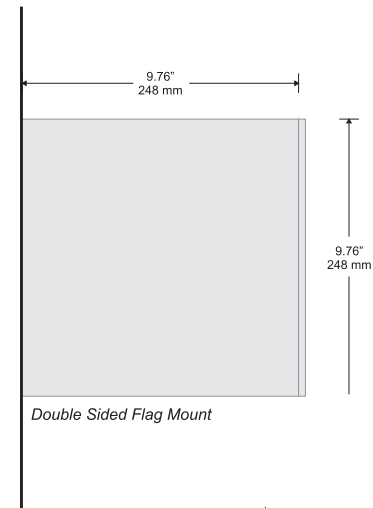

DeSign[®]

Radius side tracks capped

Components:

Aluminum side tracks - available in mill finish or black, gold or silver anodized

Synthetic side track caps - available in black or grey

Synthetic fastening clips and anti-vandalism blocking pins

Available with both flat and insert profiles

Small Directional

Changeable Insert Sign

Typical Restroom Sign

Large Directional

Double Sided Suspended Sign

Door Sign

Room ID Sign