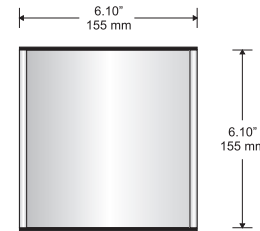

Hi-Tech[®]

Round, ellipse, or square profile

Components:

Synthetic End Caps - available in black or grey

Insert profiles shown, flat available (may affect overall dimensions)

Double Sided Flag Mount

Small Directional

Changeable Insert Sign

Typical Restroom Sign

Large Directional

Double Sided Suspended Sign

Door Sign

Room ID Sign