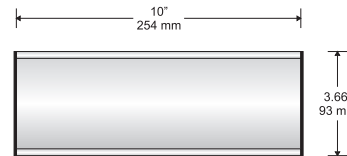

Hi-Tech[®]

Round, ellipse, or square profile

Components:

Synthetic End Caps - available in black or grey

Insert profiles shown, flat available (may affect overall dimensions)

Double Sided Flag Mount

Small Directional

Changeable Insert Sign

Typical Restroom Sign

Large Directional

Double Sided Suspended Sign

Door Sign

Room ID Sign