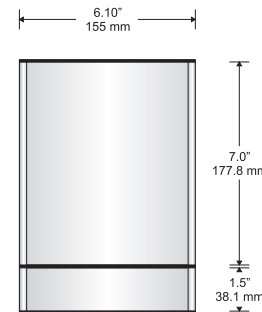

Hi-Tech[®]

Round, ellipse, or square profile

Components:

Synthetic End Caps - available in black or grey

Insert profiles shown, flat available (may affect overall dimensions)

Double Sided Flag Mount

Small Directional

Changeable Insert Sign

Typical Restroom Sign

Large Directional

Double Sided Suspended Sign

Door Sign

Room ID Sign