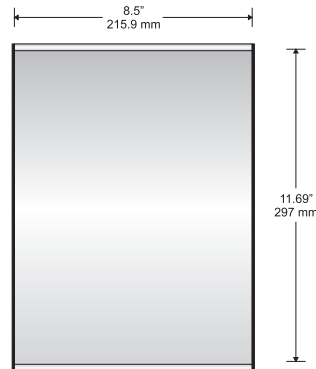

Hi-Tech[®]

Round, ellipse, or square profile

Components:

Synthetic End Caps - available in black or grey

Insert profiles shown, flat available (may affect overall dimensions)

Double Sided Flag Mount

Small Directional

Changeable Insert Sign

Typical Restroom Sign

Large Directional

Double Sided Suspended Sign

Door Sign

Room ID Sign