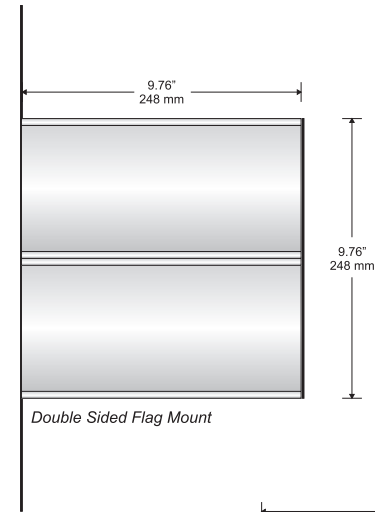

Hi-Tech[®]

Round, ellipse, or square profile

Components:

Synthetic End Caps - available in black or grey

Insert profiles shown, flat available (may affect overall dimensions)

Double Sided Flag Mount

Small Directional

Changeable Insert Sign

Typical Restroom Sign

Large Directional

Double Sided Suspended Sign

Door Sign

Room ID Sign