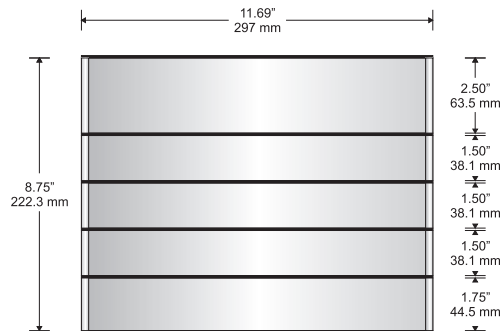

Hi-Tech[®]

Round, ellipse, or square profile

Components:

Synthetic End Caps - available in black or grey

Insert profiles shown, flat available (may affect overall dimensions)

Double Sided Flag Mount

Small Directional

Changeable Insert Sign

Typical Restroom Sign

Large Directional

Double Sided Suspended Sign

Door Sign

Room ID Sign