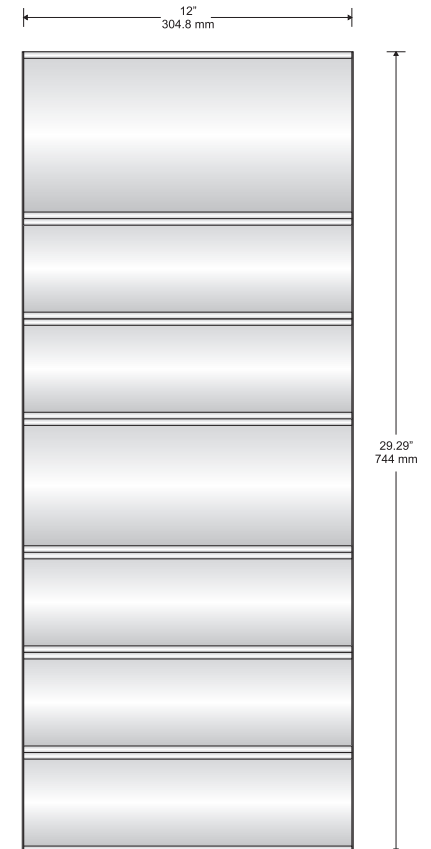

Hi-Tech[®]

Round, ellipse, or square profile

Components:

Synthetic End Caps - available in black or grey

Insert profiles shown, flat available (may affect overall dimensions)

Double Sided Flag Mount

Small Directional

Changeable Insert Sign

Typical Restroom Sign

Large Directional

Double Sided Suspended Sign

Door Sign

Room ID Sign