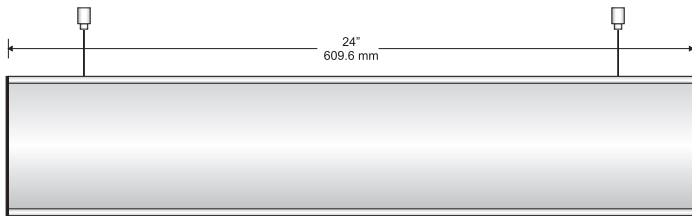

Hi-Tech[®]

Round, ellipse, or square profile

Components:

Synthetic End Caps - available in black or grey

Insert profiles shown, flat available (may affect overall dimensions)

Double Sided Flag Mount

Small Directional

Changeable Insert Sign

Typical Restroom Sign

Large Directional

Double Sided Suspended Sign

Door Sign

Room ID Sign